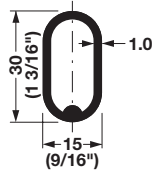

4

Oval Wardrobe Tube with Supports

Material: Steel; Finish: chrome-plated

Length	Item No.
451 (17 3/4")	801.13.245
603 (23 3/4")	801.13.246
756 (29 3/4")	801.13.247
908 (35 3/4")	801.13.248
1217 (47 15/16")	801.13.244

Set Supplied With

Tube
Supports

Oval Wardrobe Tube with Supports

Material: Aluminum

Length	Matt Aluminum	Matt Nickel	Dark Oil-Rubbed Bronze
451 (17 3/4")	801.13.385	801.13.685	801.13.185
603 (23 3/4")	801.13.386	801.13.686	801.13.186
756 (29 3/4")	801.13.387	801.13.687	801.13.187
908 (35 3/4")	801.13.388	801.13.688	801.13.188
1217 (47 15/16")	801.13.384	801.13.684	801.13.184