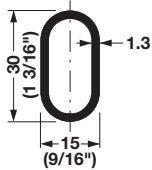

4

Oval Wardrobe Tube with Supports

Material: Steel; Finish: chrome-plated

Length	Item No.
451 (17 3/4")	801.13.245
603 (23 3/4")	801.13.246
756 (29 3/4")	801.13.247
908 (35 3/4")	801.13.248
1217 (47 15/16")	801.13.244

Set Supplied With

Tube
Supports

Oval Wardrobe Tube with Supports

Material: Aluminum

Length	Matt Aluminum	Matt Nickel	Dark Oil-Rubbed Bronze
451 (17 3/4")	801.13.385	801.13.685	801.13.185
603 (23 3/4")	801.13.386	801.13.686	801.13.186
756 (29 3/4")	801.13.387	801.13.687	801.13.187
908 (35 3/4")	801.13.388	801.13.688	801.13.188
1217 (47 15/16")	801.13.384	801.13.684	801.13.184