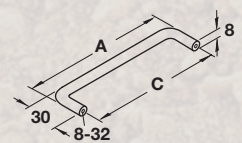

6-7

STAINLESS STEEL LOOK, BRUSHED/SATIN NICKEL FINISHES

	Item No.	Material	Finish	A	B	C	D	SRP/pc.	Additional Finishes
1	116.07.017	Steel	brushed nickel	84	-	3"	-	$1.18	pp. 113-116, 150, 182, 210, 234, 250, 252, 268
2	116.07.018	Steel	brushed nickel	97	-	3.5"	-	$1.22	pp. 113-116, 150, 182, 210, 234, 250, 252, 268
3	116.07.024	Steel	brushed nickel	104	-	96	-	$1.32	pp. 113-116, 150, 182, 210, 234, 250, 252, 268
4	116.07.027	Steel	brushed nickel	110	-	4"	-	$1.32	pp. 113-116, 150, 182, 210, 234, 250, 252, 268
5	116.07.043	Steel	brushed nickel	135	-	5"	-	$1.42	pp. 113-116, 150, 182, 210, 234, 250, 252, 268
6	137.45.002	Zinc	stainless steel look	35	35	23	16	$2.18	pp. 147, 152, 266
7	137.45.001	Zinc	stainless steel look	30	30	19	14	$1.54	pp. 147, 152, 266