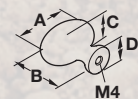

## STAINLESS STEEL LOOK, BRUSHED/SATIN NICKEL FINISHES

	Item No.	Material	Finish	A	B	C	D	SRP/pc.	Additional Finishes
<b>1</b>	116.07.017	Steel	brushed nickel	84	-	3"	-	\$1.18	pp. 113-116, 150, 182, 210, 234, 250, 252, 268
<b>2</b>	116.07.018	Steel	brushed nickel	97	-	3.5"	-	\$1.22	pp. 113-116, 150, 182, 210, 234, 250, 252, 268
<b>3</b>	116.07.024	Steel	brushed nickel	104	-	96	-	\$1.32	pp. 113-116, 150, 182, 210, 234, 250, 252, 268
<b>4</b>	116.07.027	Steel	brushed nickel	110	-	4"	-	\$1.32	pp. 113-116, 150, 182, 210, 234, 250, 252, 268
<b>5</b>	116.07.043	Steel	brushed nickel	135	-	5"	-	\$1.42	pp. 113-116, 150, 182, 210, 234, 250, 252, 268
<b>6</b>	137.45.002	Zinc	stainless steel look	35	35	23	16	\$2.18	pp. 147, 152, 266
<b>7</b>	137.45.001	Zinc	stainless steel look	30	30	19	14	\$1.54	pp. 147, 152, 266