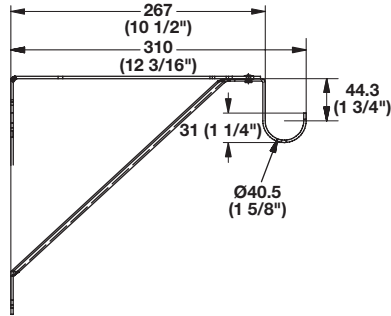

- Heavy duty steel
- Horizontal member adjusts 19 (3/4") for optional 3/4" cleat

Wardrobe Bracket

- For round tube Ø40 mm (1 9/16")

Material: Steel, plated or epoxy-coated

Finish/Color	Item No.
chrome	805.39.202
white epoxy	805.39.702

Wardrobe Bracket

- For oval tube Ø15 mm (9/16")

Material: Steel, plated or epoxy-coated

Finish/Color	Item No.
chrome	805.39.201
white epoxy	805.39.701

Dimensional data not binding. We reserve the right to alter specifications without notice.

Dimensions in mm
Inches are approximate