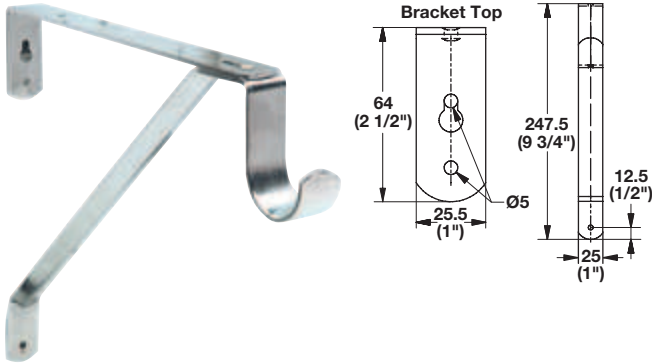

- Heavy duty steel
- Horizontal member adjusts 19 (3/4") for optional 3/4" cleat

Wardrobe Bracket

- For round tube Ø40 mm (1 9/16")

Material: Steel, plated or epoxy-coated

Finish/Color	Item No.
chrome	805.39.202
white epoxy	805.39.702

Wardrobe Bracket

- For oval tube Ø15 mm (9/16")

Material: Steel, plated or epoxy-coated

Finish/Color	Item No.
chrome	805.39.201
white epoxy	805.39.701

Dimensional data not binding. We reserve the right to alter specifications without notice.

Dimensions in mm
Inches are approximate