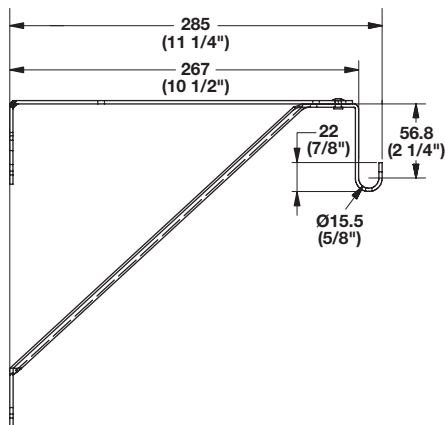

- Heavy duty steel
- Horizontal member adjusts 19 (3/4") for optional 3/4" cleat

Wardrobe Bracket

- For round tube Ø40 mm (1 9/16")

Material: Steel, plated or epoxy-coated

Finish/Color	Item No.
chrome	805.39.202
white epoxy	805.39.702

Wardrobe Bracket

- For oval tube Ø15 mm (9/16")

Material: Steel, plated or epoxy-coated

Finish/Color	Item No.
chrome	805.39.201
white epoxy	805.39.701

Dimensional data not binding. We reserve the right to alter specifications without notice.

Dimensions in mm
Inches are approximate