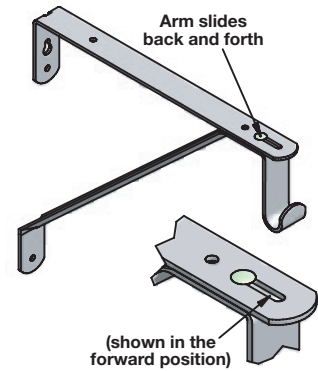

- Heavy duty steel
- Horizontal member adjusts 19 (3/4") for optional 3/4" cleat

Wardrobe Bracket

- For round tube Ø40 mm (1 9/16")

Material: Steel, plated or epoxy-coated

Finish/Color	Item No.
chrome	805.39.202
white epoxy	805.39.702

Wardrobe Bracket

- For oval tube Ø15 mm (9/16")

Material: Steel, plated or epoxy-coated

Finish/Color	Item No.
chrome	805.39.201
white epoxy	805.39.701

Dimensional data not binding. We reserve the right to alter specifications without notice.