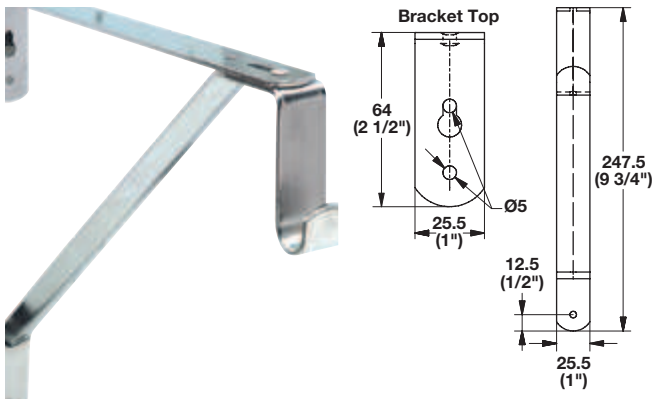

- Heavy duty steel
- Horizontal member adjusts 19 (3/4") for optional 3/4" cleat

Wardrobe Bracket

- For round tube Ø40 mm (1 9/16")

Material: Steel, plated or epoxy-coated

Finish/Color	Item No.
chrome	805.39.202
white epoxy	805.39.702

Wardrobe Bracket

- For oval tube Ø15 mm (9/16")

Material: Steel, plated or epoxy-coated

Finish/Color	Item No.
chrome	805.39.201
white epoxy	805.39.701

Dimensional data not binding. We reserve the right to alter specifications without notice.

Dimensions in mm
Inches are approximate