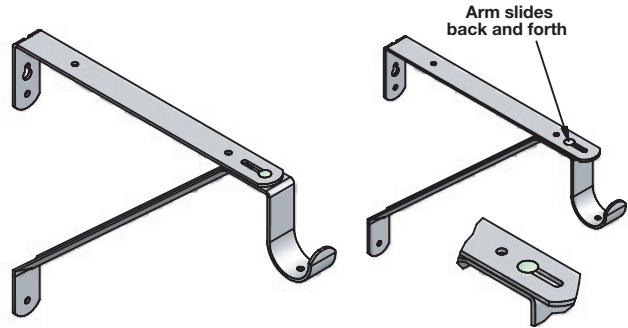

- Heavy duty steel
- Horizontal member adjusts 19 (3/4") for optional 3/4" cleat

Wardrobe Bracket

- For round tube Ø40 mm (1 9/16")

Material: Steel, plated or epoxy-coated

Finish/Color	Item No.
chrome	805.39.202
white epoxy	805.39.702

Wardrobe Bracket

- For oval tube Ø15 mm (9/16")

Material: Steel, plated or epoxy-coated

Finish/Color	Item No.
chrome	805.39.201
white epoxy	805.39.701

Dimensional data not binding. We reserve the right to alter specifications without notice.