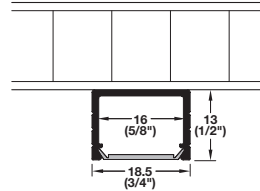

2

Material: LED board; Color: white

Light Color	Length	# LEDs	Wattage	Lumen	Lumen per Watt	CRI	Item No.
3200 warm white	6"	3	.72	48	67	80	833.73.440
4000 cool white	6"	3	.72	51	71	80	833.73.470
3200 warm white	10"	6	1.44	96	67	80	833.73.441
4000 cool white	10"	6	1.44	102	71	80	833.73.471
3200 warm white	16"	12	2.88	193	67	80	833.73.442
4000 cool white	16"	12	2.88	204	71	80	833.73.472
3200 warm white	22"	15	3.60	241	67	80	833.73.443
4000 cool white	22"	15	3.60	256	71	80	833.73.473
3200 warm white	28"	21	5.04	338	67	80	833.73.444
4000 cool white	28"	21	5.04	358	71	80	833.73.474
3200 warm white	34"	24	5.76	386	67	80	833.73.445
4000 cool white	34"	24	5.76	409	71	80	833.73.475
3200 warm white	40"	30	7.20	482	67	80	833.73.446
4000 cool white	40"	30	7.20	511	71	80	833.73.476