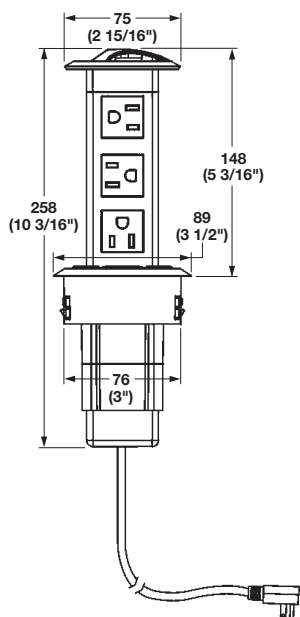

### Pop-Up Power Station

- 2 - AC receptacles, 120V / 60Hz
- 2 - USB 2.1A charging ports
- Ø76 mm (3") hole for installation
- Requires 305 mm (12") space under work surface

Material: Plastic

Color	Item No.
black	822.99.340

#### Supplied With

6 ft. power cord

### Pop-Up Power Station

- 3 outlets
- AC 125V 12A Max.
- Ø76 mm (3") hole for installation
- Requires 305 mm (12") space under work surface

Material: Plastic

Color	Item No.
black	822.99.320

#### Supplied With

6 ft. power cord

Dimensions in mm  
Inches are approximate

FC **5.50**