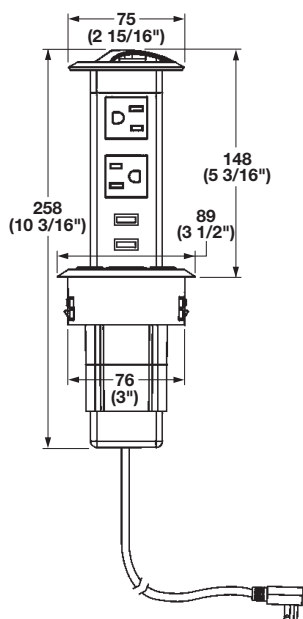

### Pop-Up Power Station

- 2 - AC receptacles, 120V / 60Hz
- 2 - USB 2.1A charging ports
- Ø76 mm (3") hole for installation
- Requires 305 mm (12") space under work surface

Material: Plastic

Color	Item No.
black	822.99.340

#### Supplied With

6 ft. power cord

### Pop-Up Power Station

- 3 outlets
- AC 125V 12A Max.
- Ø76 mm (3") hole for installation
- Requires 305 mm (12") space under work surface

Material: Plastic

Color	Item No.
black	822.99.320

#### Supplied With

6 ft. power cord

Dimensions in mm  
Inches are approximate

FC **5.50**