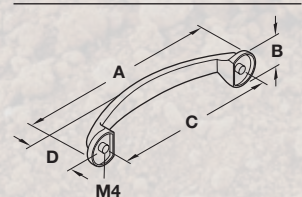

## CARMEL COLLECTION

Item No.	Material	Finish	A	B	C	D	SRP/pc.	
1	107.18.358	Zinc	oil-rubbed bronze	—	—	—	—	\$17.60
2	107.18.618	Zinc	brushed nickel	—	—	—	—	\$12.12
3	107.18.353	Zinc	oil-rubbed bronze	152	24	128	29	\$3.94
4	107.18.613	Zinc	brushed nickel	152	24	128	29	\$3.12
5	107.18.352	Zinc	oil-rubbed bronze	115	19	96	24	\$2.54
6	107.18.612	Zinc	brushed nickel	115	19	96	24	\$2.12

1-2

3-6

Dimensions in mm unless otherwise noted.