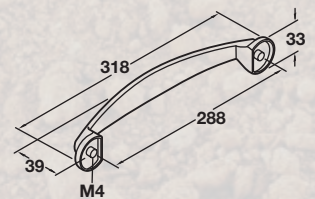

## CARMEL COLLECTION

Item No.	Material	Finish	A	B	C	D	SRP/pc.	
1	107.18.358	Zinc	oil-rubbed bronze	—	—	—	—	\$17.60
2	107.18.618	Zinc	brushed nickel	—	—	—	—	\$12.12
3	107.18.353	Zinc	oil-rubbed bronze	152	24	128	29	\$3.94
4	107.18.613	Zinc	brushed nickel	152	24	128	29	\$3.12
5	107.18.352	Zinc	oil-rubbed bronze	115	19	96	24	\$2.54
6	107.18.612	Zinc	brushed nickel	115	19	96	24	\$2.12

1-2

3-6

Dimensions in mm unless otherwise noted.