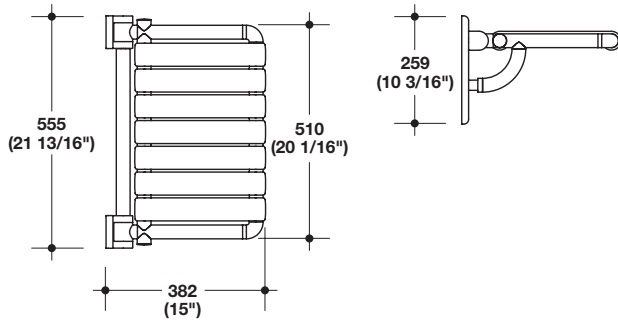

HEWI-801 Series

- Non-returnable items
- For wall-mounting with special hardware kit (included with seat)
- Maximum load capacity: 204 kg (450 lbs.)
- Corrosion resistant steel core
- Easy to clean
- Polyamide slats are 55 mm (2 11/64") wide
- ADA and ANSI A117.1 compliant

Shower Seat

- With fold-up feature

Material: Steel and Polyamide

| Color | Item No. |
|-----------------|------------|
| pure white | 980.20.099 |
| biscuit | 980.20.089 |
| anthracite gray | 980.20.092 |
| signal white | 980.20.098 |

8

Shower Seat

- With fold-up feature

Material: Steel and Polyamide

| Color | Item No. |
|-----------------|------------|
| pure white | 980.20.199 |
| biscuit | 980.20.189 |
| anthracite gray | 980.20.192 |
| signal white | 980.20.198 |

Dimensions in mm
Inches are approximate