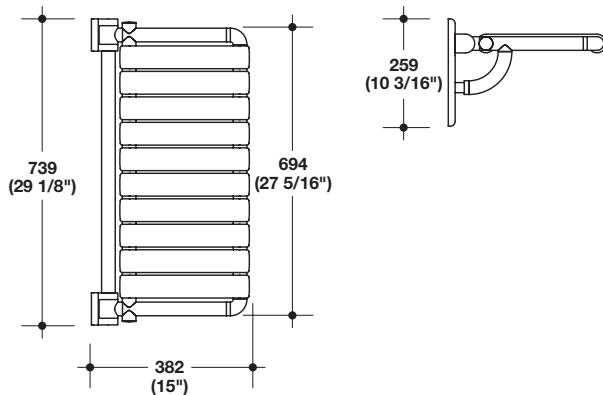

HEWI-801 Series

- Non-returnable items
- For wall-mounting with special hardware kit (included with seat)
- Maximum load capacity: 204 kg (450 lbs.)
- Corrosion resistant steel core
- Easy to clean
- Polyamide slats are 55 mm (2 11/64") wide
- ADA and ANSI A117.1 compliant

Shower Seat

- With fold-up feature

Material: Steel and Polyamide

| Color | Item No. |
|-----------------|------------|
| pure white | 980.20.099 |
| biscuit | 980.20.089 |
| anthracite gray | 980.20.092 |
| signal white | 980.20.098 |

8

Shower Seat

- With fold-up feature

Material: Steel and Polyamide

| Color | Item No. |
|-----------------|------------|
| pure white | 980.20.199 |
| biscuit | 980.20.189 |
| anthracite gray | 980.20.192 |
| signal white | 980.20.198 |

Dimensions in mm
Inches are approximate