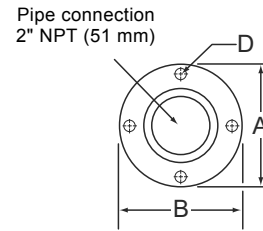

GF 50

TM04 9810 0111