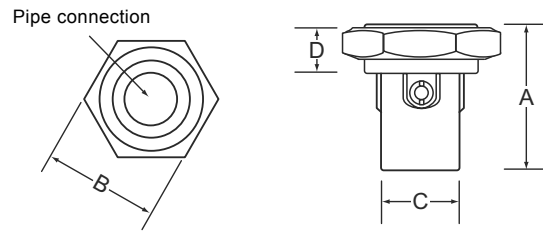

TM04 9811 0111

| Material                 | Pump connection    | Pipe connection    |       |             | Product number | Dimensions (inches/mm) |            |           |           |           |           |
|--------------------------|--------------------|--------------------|-------|-------------|----------------|------------------------|------------|-----------|-----------|-----------|-----------|
|                          |                    | NPT                | Sweat | Compression |                | A                      | B          | C         | D         | E         | F         |
| Cast iron                | GF 15/26           | 3/4"               |       |             | 519601         | 4.25 (108)             | 3.13 (80)  | 2.75 (67) | 0.50 (13) | 0.50 (13) | 0.75 (20) |
|                          |                    | 1"                 |       |             | 519602         |                        |            |           |           |           |           |
|                          |                    | 1 1/4"             |       |             | 519603         |                        |            |           |           |           |           |
|                          |                    | 1 1/2"             |       |             | 519604         |                        |            |           |           |           |           |
|                          | GF 40/43           | 1 1/2"             |       |             | 539605         | 4.75 (121)             | 3.50 (89)  | 3.00 (76) | 0.50 (13) | 0.50 (13) | 0.75 (20) |
| GF 50                    | 2" (4-bolt flange) |                    |       | 96409354    | 5.25 (133)     | 4.00 (102)             | -          | 0.50 (13) | 0.50 (13) | 0.75 (20) |           |
| Bronze                   | GF 15/26           | 3/4"               |       |             | 519651         | 4.25 (108)             | 3.13 (80)  | 2.75 (67) | 0.50 (13) | 0.50 (13) | 0.75 (20) |
|                          |                    | 1"                 |       |             | 519652         |                        |            |           |           |           |           |
|                          |                    | 1 1/4"             |       |             | 96409356       |                        |            |           |           |           |           |
|                          | GF 40/43           | 1 1/2"             |       |             | 539615         | 4.75 (121)             | 3.50 (89)  | 3.00 (76) | 0.50 (13) | 0.50 (13) | 0.75 (20) |
|                          | GF 50              | 2" (4-bolt flange) |       |             | 96409355       | 5.25 (133)             | 4.00 (102) | -         | 0.50 (13) | 0.50 (13) | 0.75 (20) |
| GU 125 union             | 3/4"               |                    |       | 529912      | 1.00 (25)      | 1.88 (46)              | 1.25 (31)  | 0.63 (16) | -         | -         |           |
| Isolating valves, bronze | GU 125 union       |                    | 1/2"  |             | 529913         | 0.75 (20)              | 1.88 (46)  | 0.75 (20) | 0.63 (16) | -         | -         |
|                          |                    |                    | 3/4"  |             | 529911         | 0.75 (20)              | 1.88 (46)  | 1.00 (25) | 0.63 (16) | -         | -         |
|                          |                    |                    | 1/2"  |             | 519850         | 2.25 (57)              | 1.88 (46)  | 1.00 (25) | 0.63 (16) | -         | -         |
|                          |                    |                    | 3/4"  |             | 519852         | 2.25 (57)              | 1.88 (46)  | 1.25 (31) | 0.63 (16) | -         | -         |
|                          |                    | 3/4"               |       | 519851      | 2.00 (51)      | 1.88 (46)              | 1.25 (31)  | 0.63 (16) | -         | -         |           |