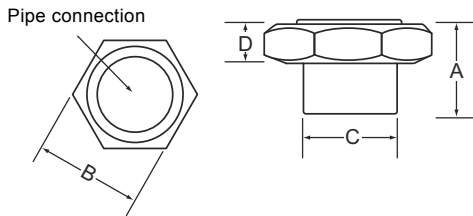

GU 125 union

TM04 9809 0111