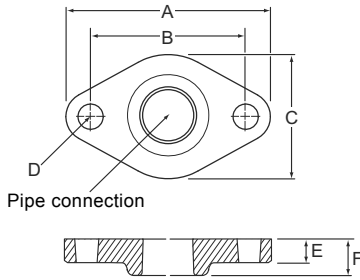

Packaged fitting sets

GF 15/26/40/43

TM04 9808 0111