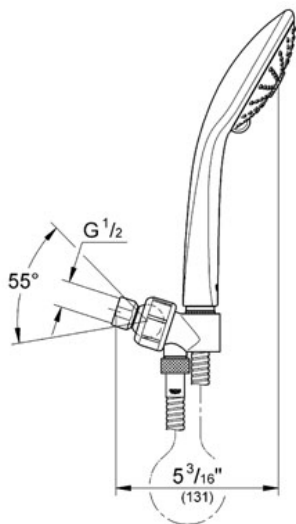

VITALIO JOY 110 MASSAGE Wall Holder Set

MODEL # 27680

Pure Freude an Wasser

GROHE

GROHE America, Inc | 200 North Gary Avenue, Suite G, Roselle, IL 60172
Phone: +1 (800) 444-7643 | Fax: +1 (800) 225-2778 | us-customerservice@grohe.com

Product Description: Wall Holder Set

Standard Specification:

- GROHE StarLight® finish
- GROHE EcoJoy® technology for less water and perfect flow
- GROHE CoolTouch®
- GROHE DreamSpray® perfect spray pattern
- GROHE SprayDimmer (flow rate reduction)
- SpeedClean anti-lime system
- 2 spray patterns:
 - Rain
 - Massage
- Shower head Ø 4 3/8"
- Universal mounting system (fits all standard shower hoses)
- 5-color packaging
- Suitable for instantaneous heater