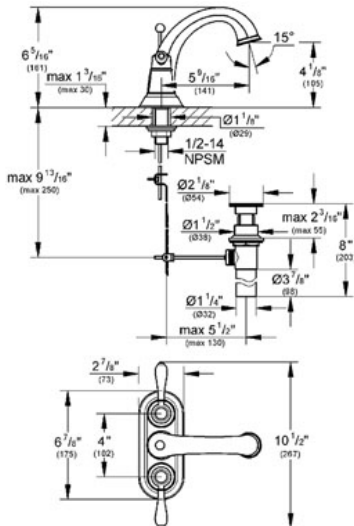

FAIRBORN
4" centerset
20424

Pure Freude an Wasser

GROHE America, Inc | 200 North Gary Avenue, Suite G, Roselle, IL 60172
Phone: +1 (800) 444-7643 | Fax: +1 (800) 225-2778 | us-customerservice@grohe.com

4" centerset

- GROHE EcoJoy® technology for less water and perfect flow
- GROHE StarLight® finish
- GROHE SilkMove®
- Solid Brass construction
- Escutcheon
- Pop-up waste set
- Quick installation system
- $6\frac{5}{16}$ " faucet height
- $5\frac{9}{16}$ " spout reach
- $2\frac{7}{8}$ " Deck width
- Max Flow Rate 1.5 gpm (5.7 L/min)
- $4\frac{1}{8}$ " Aerator height