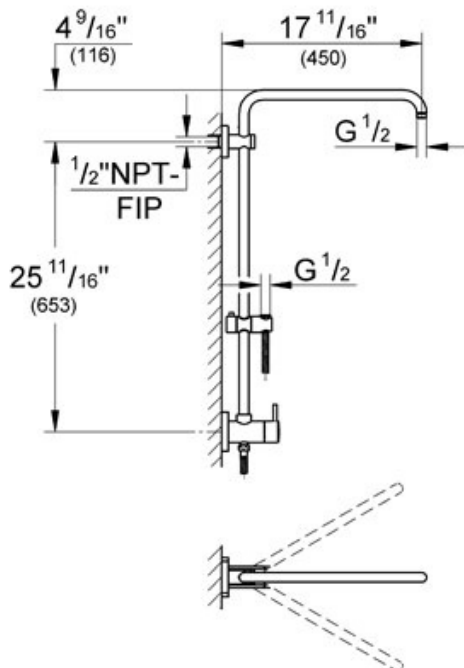

### Features

Wall mounted

Includes:

Horizontal 17 11/16" swivel shower arm

Built-in diverter allows change between shower head and hand shower

Adjustable bar height with gliding element

Metal shower hose 59" (28417)

## 27 767 Shower Head