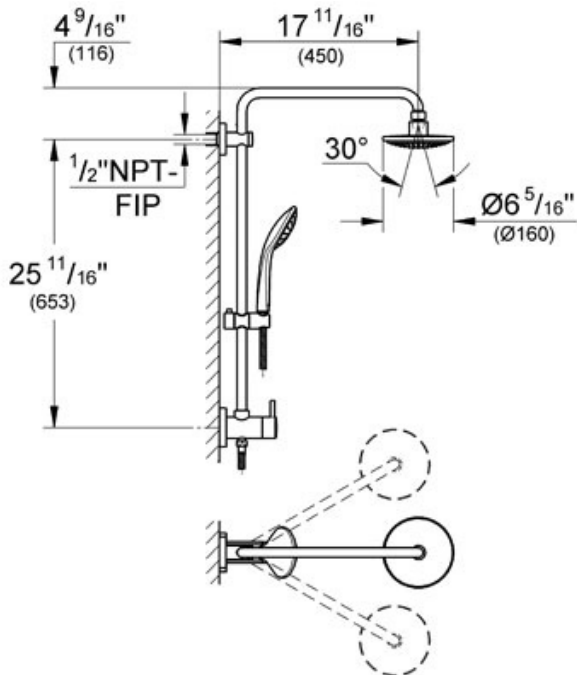

### Features

Wall mounted

Includes:

Horizontal 17 11/16" swivel shower arm

Built-in diverter allows change between shower head and hand shower

Euphoria Shower Head (28233) with rain spray with ball joint, (rotation angle +/- 20°)

Euphoria hand shower (27493) with normal spray

Adjustable bar height with gliding element

Metal shower hose 59" (28417)

GROHE DreamSpray® technology

GROHE CoolTouch® technology

SpeedClean® anti-lime system

## 19 724 Pressure Balance Valve trim