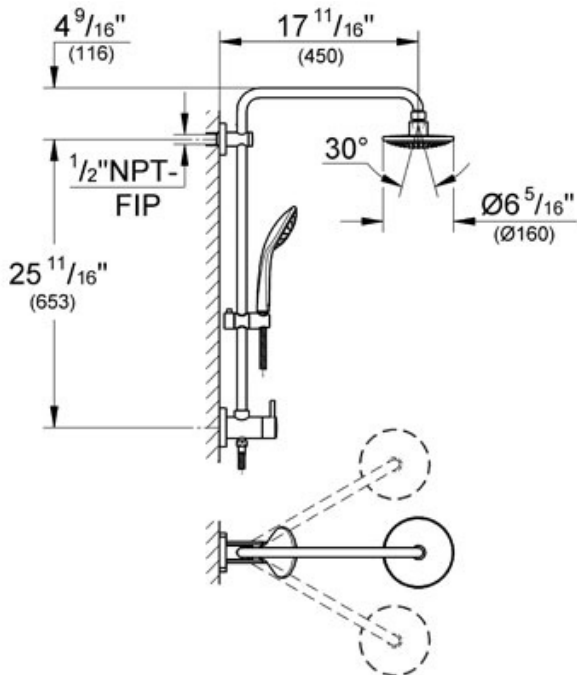

Available Finishes

000 Starlight® Chrome