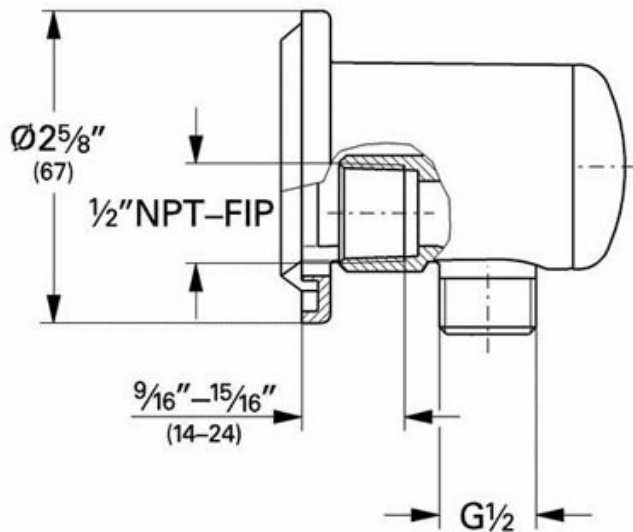

28 672 Hand shower wall union

Features

Wall mount hand shower union
1/2" NPT female threads

Flow Rate

Code Compliance

ASME/ANSI A112.18.1M

Available Finishes

000 Starlight® Chrome

27 414 Tubular shower arm

Features

5 1/2" tubular shower arm
with flange
1/2" male threads

Flow Rate

Code Compliance

ASME/ANSI A112.18.1M

Available Finishes

000 Starlight® Chrome
EN0 Infinity Brushed Nickel

19 938 Shower/Bath Dual Function Pressure Balance Valve Trim

Features

- GROHE TurboStat Technology
- Integrated Volume Control
- 2-way Diverter Function
- 1 axis operation

Flow Rate

6.6 gpm at 45 psi

Code Compliance