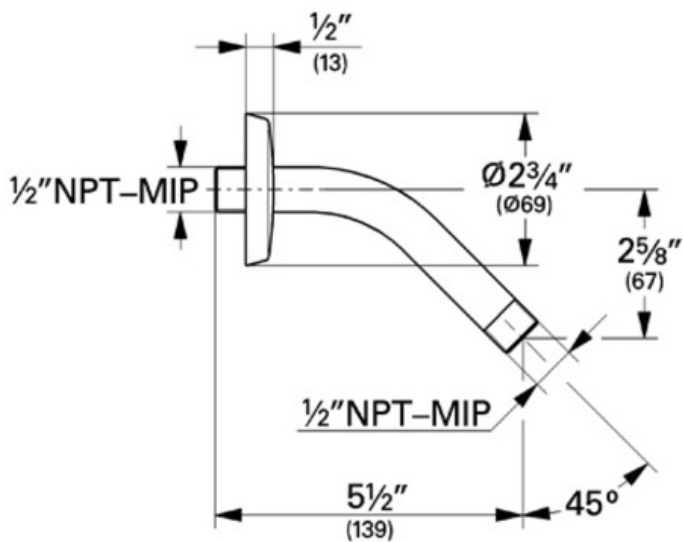

28 672 Hand shower wall union

Features

Wall mount hand shower union
1/2" NPT female threads

Flow Rate

Code Compliance

ASME/ANSI A112.18.1M

Available Finishes

000 Starlight® Chrome

27 414 Tubular shower arm

Features

5 1/2" tubular shower arm
with flange
1/2" male threads

Flow Rate

Code Compliance

ASME/ANSI A112.18.1M

Available Finishes

000 Starlight® Chrome
EN0 Infinity Brushed Nickel

19 938 Shower/Bath Dual Function Pressure Balance Valve Trim

Features

- GROHE TurboStat Technology
- Integrated Volume Control
- 2-way Diverter Function
- 1 axis operation

Flow Rate

6.6 gpm at 45 psi

Code Compliance