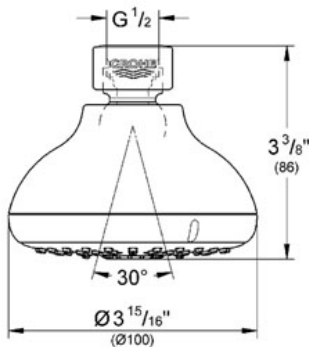

Product Description: Head shower 4 sprays

Standard Specification:

- GROHE StarLight® finish
- GROHE DreamSpray® perfect spray pattern
- GROHE EcoJoy® technology for less water and perfect flow
- SpeedClean anti-lime system
- Inner WaterGuide for a longer life
- 4 spray patterns: Rain, GROHE Rain O2, Massage & Jet
- Suitable for instantaneous heater
- Handshower (4")
- Rotating ball joint $\pm 15^\circ$
- Blister pack
- Min. recommended pressure 14.5 PSI
- Max Flow Rate 2.0 gpm (7.6 L/min)

Applicable Codes & Standards:

- Energy Policy Act of 1992
- ASME A112.18.1/CSA B125.1
- EPA WaterSense®
- CalGreen

Color:

- 26044 000 chrome
- 26044 EN0 Brushed Nickel