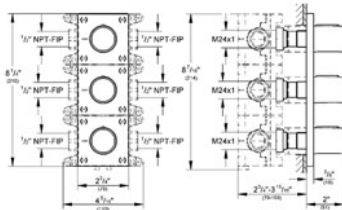

GROHTHERM F
Triple Volume Control Trim
MODEL # 27625

Pure Freude an Wasser

GROHE America, Inc | 200 North Gary Avenue, Suite G, Roselle, IL 60172
Phone: +1 (800) 444-7643 | Fax: +1 (800) 225-2778 | us-customerservice@grohe.com

Product Description:
Triple Volume Control Trim

Standard Specification:

- GROHE StarLight® finish
- Metal handles for volume control
- Metal wall escutcheon with hidden fixing and hidden sealing
- Vertical and horizontal installation
- For use with rough-in box 35 031 000 (1/2" connections) / 35 032 000 (1/2" NPT connections) sold separately