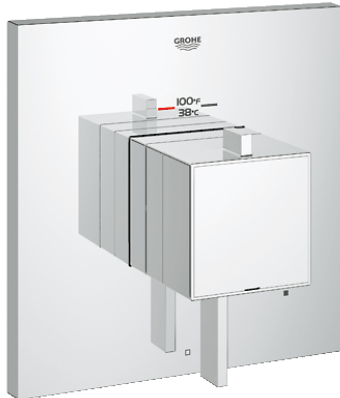

### Product Description:

Single function thermostatic trim with control module

### Standard Specification:

- GROHE TurboStat® technology
- GROHE SilkMove®
- GROHE StarLight® finish
- For shower only or shower/tub with diverter applications
- Integrated volume control
- Integrated bypass option when used with diverter tub spout
- 1 axis operation
- For use with GrohFlex™ universal rough-in box 35 026 000 sold separately
- 6.3 gpm at 45 psi