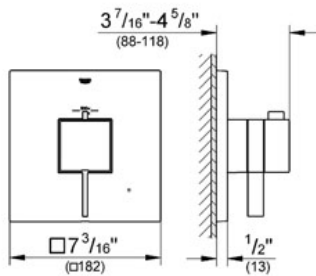

### Product Description:

Single function thermostatic trim with control module