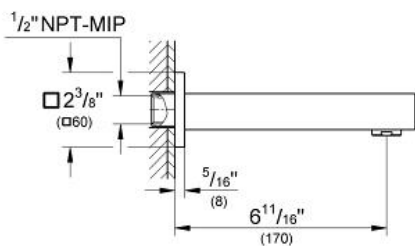

EUROCUBE
Tub Spout
MODEL # 13305000

Pure Freude
an Wasser

Product Description:
EUROCUBE
Tub Spout

Standard Specification:

- Wall mount
- GROHE StarLight chrome finish
- Flow control
- 1/2" NPT Female thread
- 6 11/16" (170 mm) spout reach