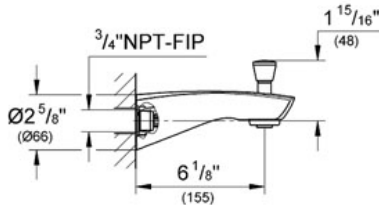

Product Description:
 Bath spout with diverter 6"

- Standard Specification:**
- GROHE StarLight® finish
 - Wall mount
 - 3/4" connection thread
 - Projection 6 1/8"
 - For color matching caps to replace the standard white caps (see item 45 953)