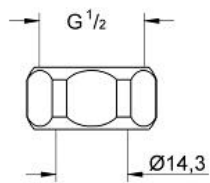

Coupling nut (1/2" x 14.5mm)

MODEL # 1290200M

Pure Freude
an Wasser

GROHE

Product Description:

Coupling nut (1/2" x 14.5mm)

Standard Specification:

- GROHE StarLight chrome finish
- Multi-packaging: 2 pieces