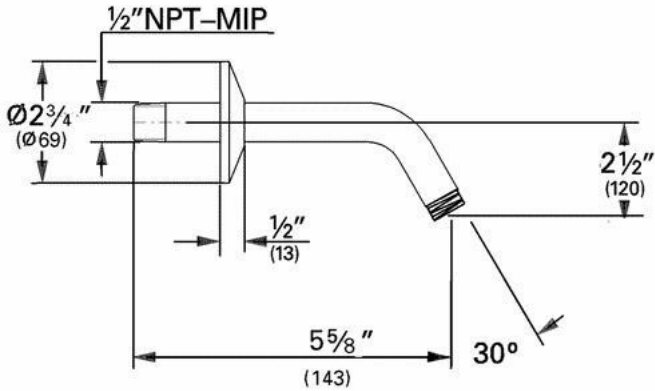

Finish Options

27 414 000 Chrome