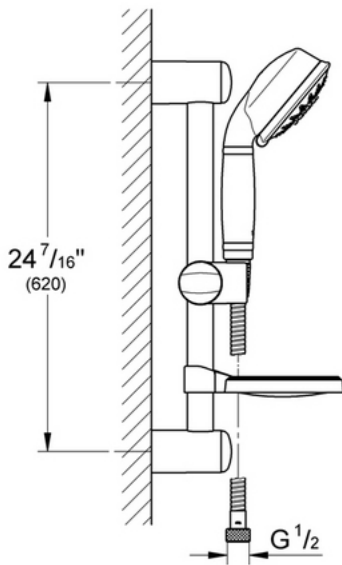

19 707 Pressure Balance Valve trim with cross handle

Description

Cross handle

For use with Grohsafe® Pressure Balance Rough-In Valve 35 015 (sold separately)

Flow Rate

N/A

Finish Options

- 19 707 000 Starlight® Chrome
- 19 707 ROO Infinity Polished Brass
- 19 707 AVO Infinity Satin Nickel
- 19 707 RRO Velour Chrome
- 19 707 BEO Sterling Infinity Finish
- 19 707 ENO Infinity Brushed Nickel
- 19 707 ZBO Oil Rubbed Bronze

27 142 Hand Shower 5

Description

Relexa Rustic Hand-Held (27 125)
5 Spray Pattern
GROHE DreamSpray® Technology
SpeedClean® Anti-Lime System
24" adjustable height shower bar
59" Shower Hose
Universal tray
Swivel hand shower holder

28 459 Wall Union

Description

Inlet: 1/2" NPT female thread

Flow Rate

NA

Code Compliance

ASME/ANSI A112.18.1M

Finish Options