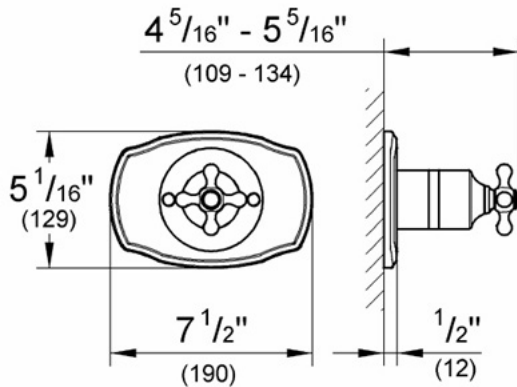

19 707 Pressure Balance Valve trim with cross handle

Description

Cross handle

For use with Grohsafe® Pressure Balance Rough-In Valve 35 015 (sold separately)

Flow Rate

N/A

Finish Options

- 19 707 000 Starlight® Chrome
- 19 707 ROO Infinity Polished Brass
- 19 707 AVO Infinity Satin Nickel
- 19 707 RRO Velour Chrome
- 19 707 BEO Sterling Infinity Finish
- 19 707 ENO Infinity Brushed Nickel
- 19 707 ZBO Oil Rubbed Bronze

27 142 Hand Shower 5

Description

Relexa Rustic Hand-Held (27 125)
5 Spray Pattern
GROHE DreamSpray® Technology
SpeedClean® Anti-Lime System
24" adjustable height shower bar
59" Shower Hose
Universal tray
Swivel hand shower holder

28 459 Wall Union

Description

Inlet: 1/2" NPT female thread

Flow Rate

NA

Code Compliance

ASME/ANSI A112.18.1M

Finish Options