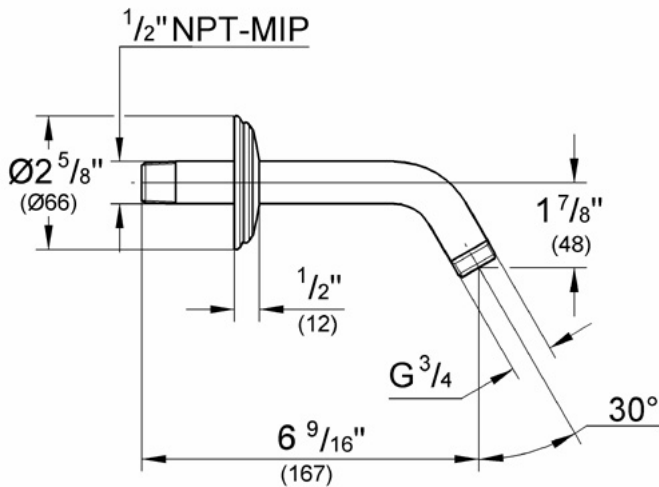

Finish Options

- 27 012 OOO Chrome
- 27 012 ROO Infinity Polished Brass
- 27 012 AVO Infinity Satin Nickel
- 27 012 RRO Velour Chrome
- 27 012 BEO Sterling Infinity Finish
- 27 012 ENO Infinity Brushed Nickel
- 27 012 ZBO Oil Rubbed Bronze