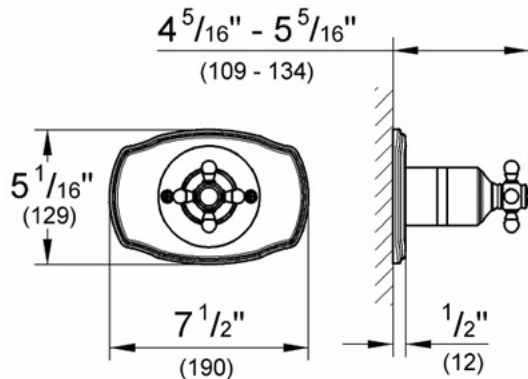

Finish Options

- 19 725 000 Starlight® Chrome
- 19 725 ROO Infinity Polished Brass
- 19 725 AVO Infinity Satin Nickel
- 19 725 RRO Velour Chrome
- 19 725 BEO Sterling Infinity Finish
- 19 725 ENO Infinity Brushed Nickel
- 19 725 ZBO Oil Rubbed Bronze