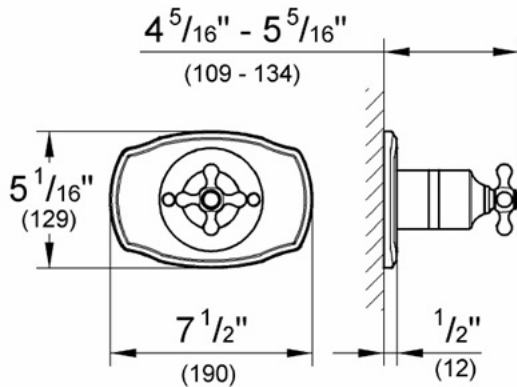

Finish Options

- 19 707 OOO Starlight® Chrome
- 19 707 ROO Infinity Polished Brass
- 19 707 AVO Infinity Satin Nickel
- 19 707 RRO Velour Chrome
- 19 707 BEO Sterling Infinity Finish
- 19 707 ENO Infinity Brushed Nickel
- 19 707 ZBO Oil Rubbed Bronze