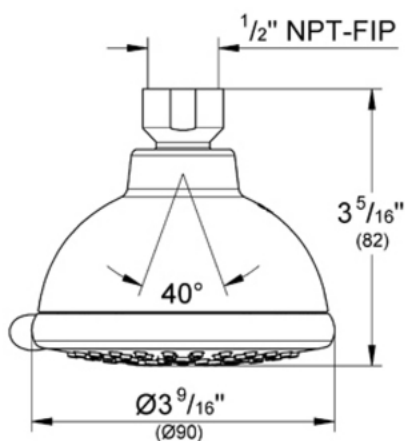

19 312 Pressure Balance Valve trim with lever handle

Description

Arden lever handle
For use with Grohsafe® Rough-In Valve 35 015

Flow Rate

N/A

Code Compliance

ADA Compliant

Finish Options

19 312 OOO Starlight® Chrome
19 312 ENO Infinity Brushed Nickel

Accessories 27 414

Tubular shower arm

Description

5 5/8" tubular shower arm
with flange
1/2" male threads

Flow Rate

N/A

Code Compliance

* ASME/ANSI A112.18.M

Finish Options

27 414 000 Chrome

27 295 Shower Head

Description

Wide spray face with 3 spray patterns
Grohe DreamSpray® Technology
SpeedClean® Anti-Lime System

Spray Adjustable: Normal/Jet/Massage

Flow Rate

2.5 gpm at 80 psi (9.5 lpm)

Code Compliance

ASME/ANSI A112.18.1M

Finish Options

27 295 000 Starlight® Chrome