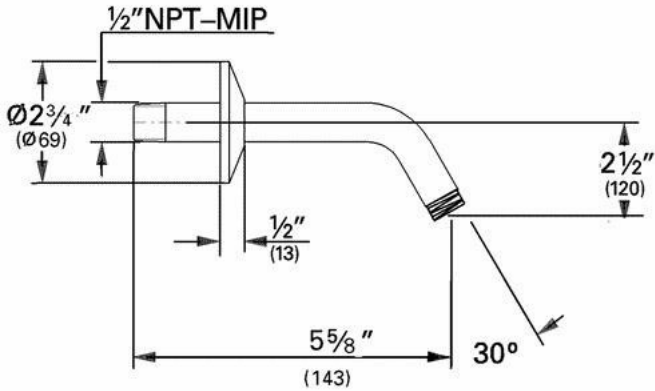

19 312 Pressure Balance Valve trim with lever handle

Description

Arden lever handle
For use with Grohsafe® Rough-In Valve 35 015

Flow Rate

N/A

Code Compliance

ADA Compliant

Finish Options

19 312 OOO Starlight® Chrome
19 312 ENO Infinity Brushed Nickel

Accessories 27 414

Tubular shower arm

Description

5 5/8" tubular shower arm
with flange
1/2" male threads

Flow Rate

N/A

Code Compliance

* ASME/ANSI A112.18.M

Finish Options

27 414 000 Chrome

27 295 Shower Head

Description

Wide spray face with 3 spray patterns
Grohe DreamSpray® Technology
SpeedClean® Anti-Lime System

Spray Adjustable: Normal/Jet/Massage

Flow Rate

2.5 gpm at 80 psi (9.5 lpm)

Code Compliance

ASME/ANSI A112.18.1M

Finish Options

27 295 000 Starlight® Chrome