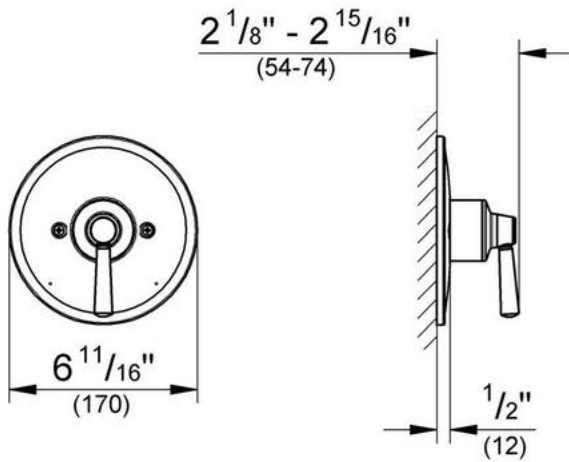

19 312 Pressure Balance Valve trim with lever handle

Description

Arden lever handle
For use with Grohsafe® Rough-In Valve 35 015

Flow Rate

N/A

Code Compliance

ADA Compliant

Finish Options

19 312 OOO Starlight® Chrome
19 312 ENO Infinity Brushed Nickel

Accessories 27 414

Tubular shower arm

Description

5 5/8" tubular shower arm
with flange
1/2" male threads

Flow Rate

N/A

Code Compliance

* ASME/ANSI A112.18.M

Finish Options

27 414 000 Chrome

27 295 Shower Head

Description

Wide spray face with 3 spray patterns
Grohe DreamSpray® Technology
SpeedClean® Anti-Lime System

Spray Adjustable: Normal/Jet/Massage

Flow Rate

2.5 gpm at 80 psi (9.5 lpm)

Code Compliance

ASME/ANSI A112.18.1M

Finish Options

27 295 000 Starlight® Chrome