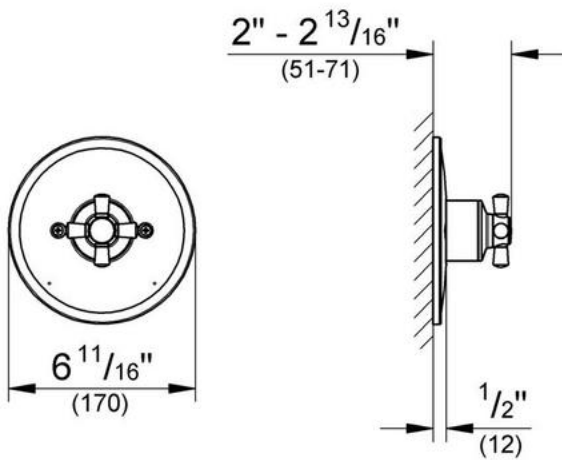

19 311 Pressure Balance Valve trim

Description

Arden Spoke Handle

For use with Grohsafe® Pressure Balance Rough-In Valve 35 015 (sold separately)

Flow Rate

N/A

Finish Options

19 311 000 Starlight® Chrome
19 311 ENO Infinity Brushed Nickel

13 191 6" tub spout

Description

Cast Brass Construction
3/4" Inlet
Available in StarLight® Chrome and Brushed Nickel

Flow Rate

N/A

Finish Options

13 191 000 Starlight® Chrome
13 191 ENO Infinity Brushed Nickel