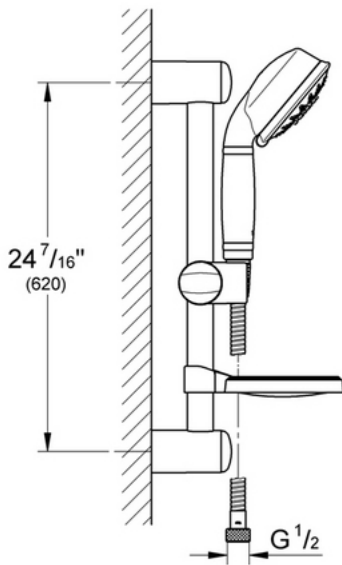

27 142 Hand Shower 5

Description

Relexa Rustic Hand-Held (27 125)
5 Spray Pattern
GROHE DreamSpray® Technology
SpeedClean® Anti-Lime System
24" adjustable height shower bar
59" Shower Hose
Universal tray
Swivel hand shower holder

Flow Rate

2.5 gpm @ 80psi

Code Compliance

ASME/ANSI A112.18.1M

Finish Options

27 142 OOO Starlight® Chrome
27 142 BEO Sterling Infinity Finish
27 142 ENO Infinity Brushed Nickel
27 142 ZBO Oil Rubbed Bronze

28 459 Wall Union

Description

Inlet: 1/2" NPT female thread

Flow Rate

NA

Code Compliance

ASME/ANSI A112.18.1M

Finish Options