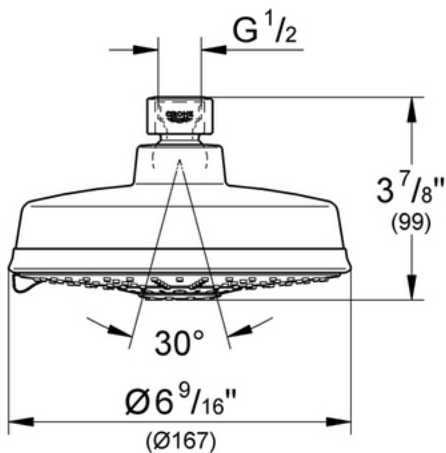

27 130 Shower Head

Description

6 1/4" face
4 spray patterns
1/2" NPT Female Threads
GROHE DreamSpray® Technology
SpeedClean® Anti-Lime System

Flow Rate

N/A

Code Compliance

ASME/ANSI A112.18.1M

Finish Options

27 130 OOO Starlight® Chrome
27 130 BEO Sterling Infinity Finish
27 130 ENO Infinity Brushed Nickel
27 130 ZBO Oil Rubbed Bronze

Seabury 27 011

Shower arm & flange

Description

Tubular brass
1/2" male threads