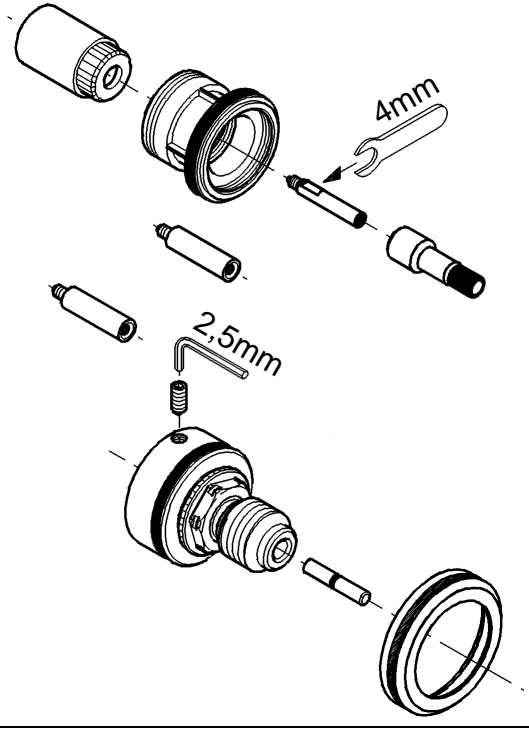

GROHE

WATER TECHNOLOGY

47 367

1.

2.