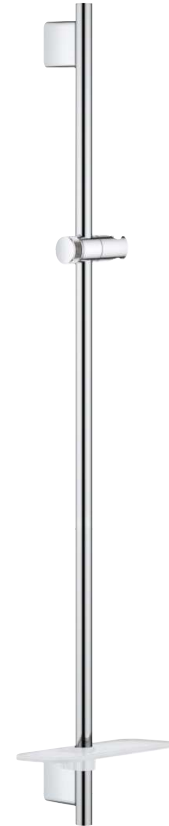

26603

RAINSHOWER™ SMARTACTIVE 36" SHOWER SLIDE BAR

Pure Freude
an Wasser

STANDARD SPECIFICATION:

- 36" Shower Slide Bar
- GROHE StarLight®
- GROHE EasyReach tray
- GROHE QuickFix® Plus adjustable distance between brackets for easy alignment with existing drilling holes
- GROHE TileFix adjustable depth on upper and lower brackets to accommodate uneven surfaces
- Swivel hand shower holder
- Adjustable angle of hand shower
- Adjustable height

PRODUCT FEATURES:

-  GROHE StarLight®
-  GROHE QuickFix®

CERTIFICATIONS:

AVAILABLE FINISHES:

- 26603000**  StarLight® Chrome
- 26603A00**  Hard Graphite
- 26603BE0**  Polished Nickel InfinityFinish™
- 26603EN0**  Brushed Nickel InfinityFinish™
- 26603GN0**  Brushed Cool Sunrise

NOTE: Install this product according to the installation guide. ADA, CSA compliant when installed to the specific requirements of these regulations.

26603

RAINSHOWER™ SMARTACTIVE

36" SHOWER SLIDE BAR

Pure Freude
an Wasser

TECHNICAL DATA:

Product Height	36-5/8 in
Product Length	5-1/2 in
Product Width	5-1/2 in