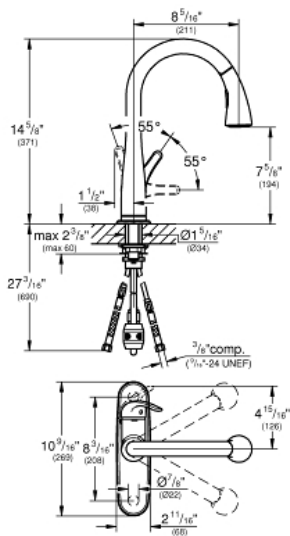

ELBERON
Single-Handle Kitchen Faucet
MODEL # 30211001

Pure Freude
an Wasser

Product Description:
ELBERON
Single-Handle Kitchen Faucet

Standard Specification:

- Single hole installation
- Swivel Spout
- Swivel area 360°
- Integrated non-return valve
- **SpeedClean®** anti-lime system
- With integrated temperature limiter
- Locking dual spray control - switches back and forth between regular flow and SpeedClean shower jet
- **GROHE QuickFix** rapid installation system
- **GROHE SilkMove**
- Max Flow Rate: 1.75 gpm (6.6 L/min)
- Forward rotation lever, does not hit backsplash
- Escutcheon
- 7 5/8" Aerator Height
- 14 5/8" faucet height
- 360° Ball-joint on hose for flexible handling of spray head
- Includes 10" escutcheon
- Single lever handle
- Weight operated pull back mechanism for hose
- Stainless steel braided hose
- Stainless steel braided supply lines
- Available at FERGUSON and Build.com

Product Description:

Adaptor

Standard Specification:

- Foot control: activation of water via contact with sensor
- 6 V lithium-battery supply (type CR-P2)
- **CE approved**
- Solenoid valve
- Fixed value mixing valve
- Automatic safety stop after 60 sec. (factory set)
- Retro-fit upgrade set compatible with all GROHE pull-out and pull-down kitchen faucets: K7® (32 178), LadyLux® (32 298, 32 226, 32 283, 33 893, 32 245, 32 256, 33 755, 33 759), Minta™ (32 319, 31 378), Bridgeford® (33 870), Concetto (32 665, 31 479, 31 453), Essence New (30 271), Parkfield® (30 213, 30 296), Eurodisc®/Eurodisc® Cosmopolitan (33 330), Europlus (32 946) and Alira (32 999)