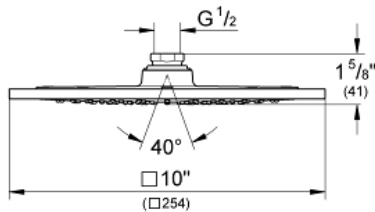

RAINSHOWER F-SERIES 10"

Shower Head 1 Spray

MODEL # 27815001

Pure Freude
an Wasser

GROHE

Product Description:
RAINSHOWER F-SERIES 10"
Shower Head 1 Spray

Standard Specification:

- Rain spray pattern (1 spray-rain)
- 10" x 10"
- Material: Metal
- Rotating ball joint $\pm 20^\circ$
- 1/2" Connection thread
- **GROHE EcoJoy** 1.75 gpm (6.6 l/min) flow limiter
- **GROHE DreamSpray** perfect spray pattern
- **GROHE StarLight** chrome finish
- **SpeedClean** anti-lime system
- Suitable for instantaneous heater

Applicable Codes & Standards:

- Energy Policy Act of 1992
- ASME A112.18.1/CSA B125.1
- EPA WaterSense®
- LOGO CEC

Color:

- 27815001 StarLight Chrome