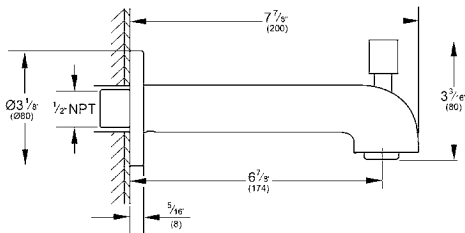

Product Description:
Head Shower 1 Spray

Standard Specification:

- Rain spray pattern (1 spray-rain)
- 12 1/4"
- Metal
- 20° swivel ball joint ($\pm 20^\circ$)
- 1/2" Connection thread
- **GROHE EcoJoy** 1.8 gpm (6.6 l/min) flow limiter
- **GROHE DreamSpray** perfect spray pattern
- **GROHE StarLight** chrome finish
- **SpeedClean**® anti-lime system
- Suitable for instantaneous heater

Product Description:
Shower Arm 11 1/4" NPT

Standard Specification:

- GROHE StarLight® finish
- Can be used with all Rainshower shower heads except Rainshower Jumbo
- 1/2" NPT Male Threads

Applicable Codes & Standards:

- ASME A112.18.1/CSA B125.1

Color:

- 28577 000 chrome
- 28577 BE0 Sterling inf
- 28577 EN0 Brushed Nickel
- 28577 ZB0 Oil Rubbed Bronze

DEFINED
Diverter Tub Spout
MODEL # 26637000

Pure Freude
an Wasser

Product Description:
DEFINED
Diverter Tub Spout

Standard Specification:

- GROHE StarLight chrome finish
- 6 13/16" spout reach
- 1/2" NPT inlet
- Wall mount
- Available at FERGUSON and Build.com

Applicable Codes & Standards:

- ASME A112.18.1/CSA B125.1