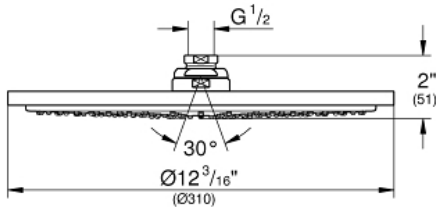

Color:

- 26472000 StarLight Chrome