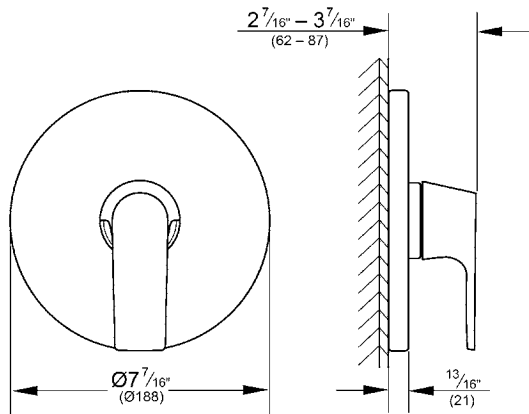

DEFINED
Pressure Balance Valve Trim
MODEL # 29298000

Pure Freude
an Wasser

ADA

Product Description:
DEFINED
Pressure Balance Valve Trim

Standard Specification:

- GROHE StarLight chrome finish
- GROHE SilkMove
- Metal lever handle
- For use with Grohsafe rough-in valve (35 110 000)
- Includes cartridge
- Available at FERGUSON and Build.com

Standard Specification:

- 1/2" Universal inlets
- 1/2" Universal outlets
- Handle limit stop
- Includes plug for 3-port installation
- Universal connection is 1/2" male threads by copper sweat
- Service stops
- Max flow rate (top port) 3.0 gpm at 45 psi (11 l/min), (bottom port) 5.2 gpm at 45 psi (19 l/min)
- Cartridge ships with the trim

Product Description:
Head Shower 1 Spray

Standard Specification:

- Rain spray pattern (1 spray-rain)
- 12 1/4"
- Metal
- 20° swivel ball joint ($\pm 20^\circ$)
- 1/2" Connection thread
- **GROHE EcoJoy** 1.8 gpm (6.6 l/min) flow limiter
- **GROHE DreamSpray** perfect spray pattern
- **GROHE StarLight** chrome finish
- **SpeedClean**® anti-lime system
- Suitable for instantaneous heater

Product Description:
Shower Arm 11 1/4" NPT

Standard Specification:

- GROHE StarLight® finish
- Can be used with all Rainshower shower heads except Rainshower Jumbo
- 1/2" NPT Male Threads

Applicable Codes & Standards: