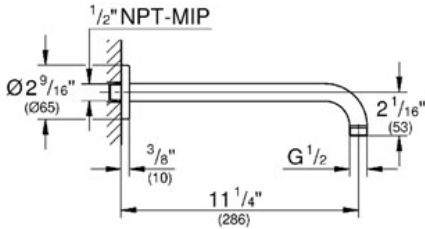

Standard Specification:

- 1/2" Universal inlets
- 1/2" Universal outlets
- Handle limit stop
- Includes plug for 3-port installation
- Universal connection is 1/2" male threads by copper sweat
- Service stops
- Max flow rate (top port) 3.0 gpm at 45 psi (11 l/min), (bottom port) 5.2 gpm at 45 psi (19 l/min)
- Cartridge ships with the trim

Product Description:
Head Shower 1 Spray

Standard Specification:

- Rain spray pattern (1 spray-rain)
- 12 1/4"
- Metal
- 20° swivel ball joint ($\pm 20^\circ$)
- 1/2" Connection thread
- **GROHE EcoJoy** 1.8 gpm (6.6 l/min) flow limiter
- **GROHE DreamSpray** perfect spray pattern
- **GROHE StarLight** chrome finish
- **SpeedClean**® anti-lime system
- Suitable for instantaneous heater

Product Description:
Shower Arm 11 1/4" NPT

Standard Specification:

- GROHE StarLight® finish
- Can be used with all Rainshower shower heads except Rainshower Jumbo
- 1/2" NPT Male Threads

Applicable Codes & Standards:

Standard Specification:

- GROHE StarLight chrome finish
- 6 13/16" spout reach
- 1/2" NPT inlet
- Wall mount
- Available at FERGUSON and Build.com

Applicable Codes & Standards:

- ASME A112.18.1/CSA B125.1