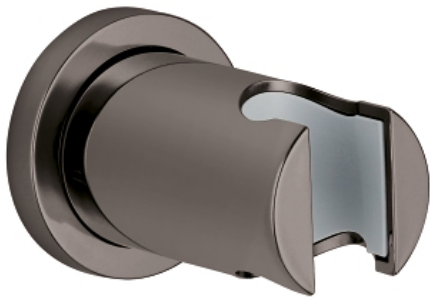

GROHE

Product Description:
RAINSHOWER
Wall Hand Shower Holder

Standard Specification:

- Non-Adjustable Shower Head
- With round escutcheon
- GROHE StarLight finish

Applicable Codes & Standards:

- ASME A112.18.1/CSA B125.1