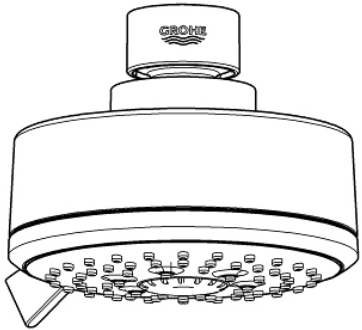

Standard Specification:

- Required rough-in-set sold separately (GROHE Rapido SmartBox 35 601 000)
- Metal wall escutcheon with **GROHE QuickFix** (covered escutcheon and shaft sealing, covered fixing), 6° angle adjustable
- 3/8" (10 mm) thin profile escutcheon
- **GROHE StarLight** finish
- SmartControl push for ON-OFF, turn for volume adjustment from EcoJoy to Full Flow
- Includes various icons to customize push buttons
- **GROHE TurboStat** Compact cartridge with wax thermoelement
- **GROHE SafeStop** safety button at 100°F/38°C
- Built-in check valve with dirt strainer
- Multiple outlets can be run simultaneously
- Maximum flow performance combined: 9.5gpm (36L/min) @ 43.5 psi (3 bar)
- Optional flow reducer for CALGreen compliance included

- 3 outlets 1/2" Female NPT
- 2 inlets 1/2" Female NPT
- Installation depth 3"-4" (75-105 mm)
- Pre-mounted flushing plug
- Stable built-in box and plaster guard
- Mounting options for solid walls and dry walls
- Trim not included

Applicable Codes & Standards:

- ASME A112.18.1/CSA B125.1

Color:

- 35601000 StarLight Chrome

NEW TEMPESTA
COSMOPOLITAN 100
Shower Head 4 Sprays
MODEL # 26043A01

Pure Freude
an Wasser

GROHE

Product Description:
NEW TEMPESTA COSMOPOLITAN 100
Shower Head 4 Sprays

Standard Specification:

- 4 Sprays: GROHE Rain O², Rain, Massage and Jet
- Rotating ball joint ± 15°
- 1/2" Connection thread
- GROHE EcoJoy 1.75 gpm (6.6 l/min) flow limiter
- GROHE DreamSpray perfect spray pattern
- GROHE StarLight finish
- SpeedClean anti-lime system
- Inner WaterGuide for a longer life
- Max Flow Rate: 1.75 gpm (6.6 L/min)
- Min. recommended pressure: 15 psi (1.0 bar)