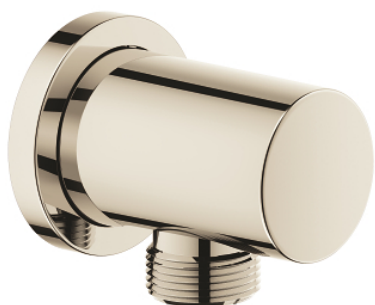

Standard Specification:

- Required rough-in-set sold separately (GROHE Rapido SmartBox 35 601 000)
- Metal wall escutcheon with **GROHE QuickFix** (covered escutcheon and shaft sealing, covered fixing), 6° angle adjustable
- 3/8" (10 mm) thin profile escutcheon
- **GROHE StarLight** finish
- SmartControl push for ON-OFF, turn for volume adjustment from EcoJoy to Full Flow
- Includes various icons to customize push buttons
- **GROHE TurboStat** Compact cartridge with wax thermoelement
- **GROHE SafeStop** safety button at 100°F/38°C
- Built-in check valve with dirt strainer
- Multiple outlets can be run simultaneously
- Maximum flow performance combined: 9.5gpm (36L/min) @ 43.5 psi (3 bar)
- Optional flow reducer for CALGreen compliance included

Applicable Codes & Standards:

- ASME A112.18.1/CSA B125.1

Color:

- 35601000 StarLight Chrome

NEW TEMPESTA
COSMOPOLITAN 100
Shower Head 4 Sprays
MODEL # 26043A01

Pure Freude
an Wasser

GROHE

Product Description:
NEW TEMPESTA COSMOPOLITAN 100
Shower Head 4 Sprays

Product Description:
RELEXA
6 5/8" Tubular Shower Arm

Standard Specification:

- GROHE StarLight chrome finish

Applicable Codes & Standards:

- Energy Policy Act of 1992
- ASME A112.18.1/CSA B125.1

Color:

- 27412BE0 Polished Nickel InfinityFinish

RAINSHOWER
Shower Wall Union, 1/2"
MODEL # 26635BE0

Pure Freude
an Wasser

GROHE

Product Description:
RAINSHOWER
Shower Wall Union, 1/2"

Standard Specification:

- 1/2" NPT Female Threads
- Check valve included to prevent backflow
- GROHE StarLight finish