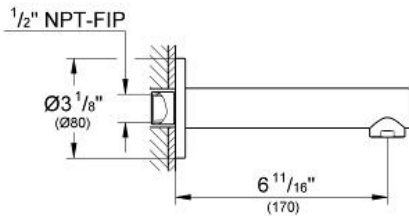

CONCETTO
Tub Spout
MODEL # 13274A01

Pure Freude
an Wasser

GROHE

ADA

C

Product Description:
CONCETTO
Tub Spout

Standard Specification:

- Wall mount
- GROHE StarLight finish
- Flow control
- 6 11/16" (170 mm) spout reach
- 1/2" (13 mm) NPT Male Threads

Applicable Codes & Standards:

- Energy Policy Act of 1992
- ASME A112.18.1/CSA B125.1
- ICC/ANSI A117.1
- MASS

Color:

□ 13274A01