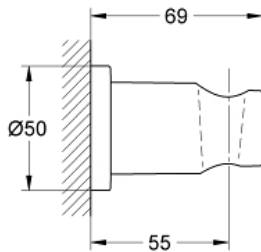

GROHE

Product Description:
RAINSHOWER
Wall Hand Shower Holder

Standard Specification:

- Non-Adjustable Shower Head
- With round escutcheon
- GROHE StarLight finish

Applicable Codes & Standards:

- ASME A112.18.1/CSA B125.1