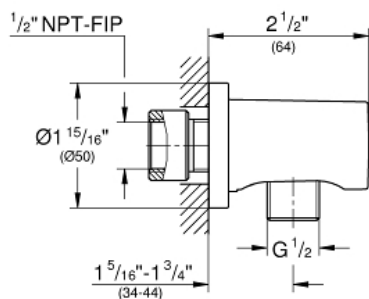

Product Description:
RELEXA
6 5/8" Tubular Shower Arm

Standard Specification:

- GROHE StarLight chrome finish

Applicable Codes & Standards:

- Energy Policy Act of 1992
- ASME A112.18.1/CSA B125.1

Color:

- 27412BE0 Polished Nickel InfinityFinish

RAINSHOWER
Shower Wall Union, 1/2"
MODEL # 26635BE0

Pure Freude
an Wasser

GROHE

Product Description:
RAINSHOWER
Shower Wall Union, 1/2"

Standard Specification:

- 1/2" NPT Female Threads
- Check valve included to prevent backflow
- GROHE StarLight finish