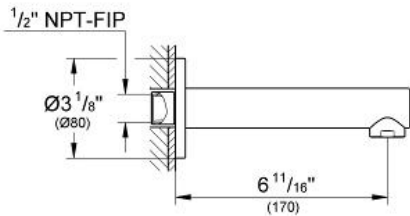

CONCETTO
Tub Spout
MODEL # 13274A01

Pure Freude
an Wasser

GROHE

ADA

Product Description:
CONCETTO
Tub Spout

Standard Specification:

- Wall mount
- GROHE StarLight finish
- Flow control
- 6 11/16" (170 mm) spout reach
- 1/2" (13 mm) NPT Male Threads

Applicable Codes & Standards:

- Energy Policy Act of 1992
- ASME A112.18.1/CSA B125.1
- ICC/ANSI A117.1
- MASS

Color:

□ 13274A01