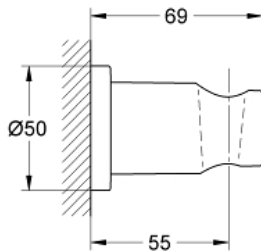

RAINSHOWER
Wall Hand Shower Holder
MODEL # 27074A00

Pure Freude
an Wasser

GROHE

Product Description:
RAINSHOWER
Wall Hand Shower Holder

Standard Specification:

- Non-Adjustable Shower Head
- With round escutcheon
- GROHE StarLight finish

Applicable Codes & Standards:

- ASME A112.18.1/CSA B125.1

Color:
□ 27074A00