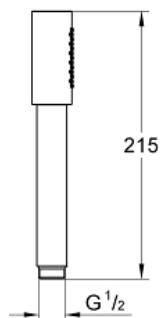

SENA STICK
Hand Shower
MODEL # 26465A00

Pure Freude
an Wasser

GROHE

Product Description:
SENA STICK
Hand Shower

Standard Specification:

- 1 Spray: Normal
- Metal
- GROHE EcoJoy 1.75 gpm (6.6 l/min) flow limiter
- GROHE DreamSpray perfect spray pattern
- GROHE StarLight finish
- SpeedClean anti-lime system
- Inner WaterGuide for a longer life
- Universal mounting system (fits all standard shower hoses)
- Suitable for instantaneous heater

Applicable Codes & Standards:

- Energy Policy Act of 1992
- ASME A112.18.1/CSA B125.1
- EPA WaterSense®
- CalGreen

Color:

- 26465A00 Hard graphite