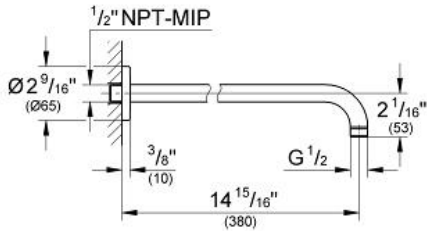

GROHE

**Product Description:**  
RAINSHOWER  
16" Shower Arm

**Standard Specification:**

- 1/2" (13 mm) NPT Male Threads
- Can be used with all Rainshower shower heads except Rainshower Jumbo (28 783)
- **GROHE StarLight** finish