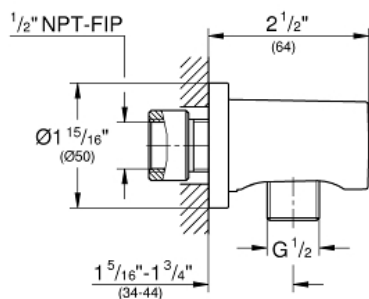

GROHE

**Product Description:**  
RAINSHOWER  
16" Shower Arm

**Standard Specification:**

- 1/2" (13 mm) NPT Male Threads
- Can be used with all Rainshower shower heads except Rainshower Jumbo (28 783)
- **GROHE StarLight** finish

GROHE

**Product Description:**  
RAINSHOWER  
Shower Wall Union, 1/2"

**Standard Specification:**

- 1/2" NPT Female Threads
- Check valve included to prevent backflow
- GROHE StarLight finish

**Applicable Codes & Standards:**