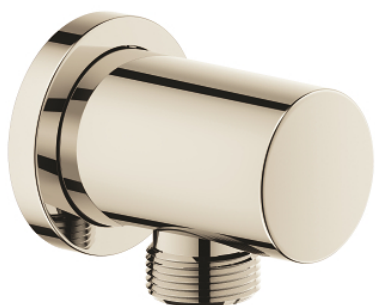

### Color:

- 35601000 StarLight Chrome

RAINSHOWER MONO 310  
Shower Head 1 Spray

MODEL # 26569A00

Pure Freude  
an Wasser

GROHE

**Product Description:**  
RAINSHOWER MONO 310  
Shower Head 1 Spray

**Standard Specification:**

GROHE

**Product Description:**  
RAINSHOWER  
16" Shower Arm

**Standard Specification:**

- 1/2" (13 mm) NPT Male Threads
- Can be used with all Rainshower shower heads except Rainshower Jumbo (28 783)
- **GROHE StarLight** finish

**Applicable Codes & Standards:**

- Energy Policy Act of 1992
- ASME A112.18.1/CSA B125.1

**Color:**

- 28540BE0 Polished Nickel InfinityFinish

RAINSHOWER  
Shower Wall Union, 1/2"  
MODEL # 26635BE0

Pure Freude  
an Wasser

GROHE

**Product Description:**  
RAINSHOWER  
Shower Wall Union, 1/2"

**Standard Specification:**

- 1/2" NPT Female Threads
- Check valve included to prevent backflow
- GROHE StarLight finish

**Applicable Codes & Standards:**