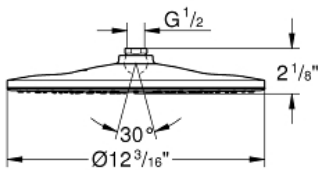

RAINSHOWER MONO 310
Shower Head 1 Spray

MODEL # 26569A00

Pure Freude
an Wasser

GROHE

Product Description:
RAINSHOWER MONO 310
Shower Head 1 Spray

Standard Specification:

- GROHE PureRain
- Spray plate hard graphite
- Ball joint with turning angle $\pm 10^\circ$
- 1/2" Connection thread
- **GROHE EcoJoy** 1.75 gpm (6.6 l/min) flow limiter
- **GROHE DreamSpray** perfect spray pattern
- **GROHE StarLight** finish
- **SpeedClean** anti-lime system
- Inner WaterGuide for a longer life
- Suitable for instantaneous heater
- Min. recommended pressure: 15 psi (1.0 bar)

Applicable Codes & Standards:

- Energy Policy Act of 1992
- ASME A112.18.1/CSA B125.1
- EPA WaterSense®
- CalGreen
- MASS

Color:

□ 26569A00