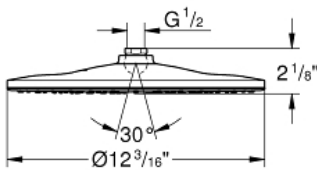

- 3 outlets 1/2" Female NPT
- 2 inlets 1/2" Female NPT
- Installation depth 3"-4" (75-105 mm)
- Pre-mounted flushing plug
- Stable built-in box and plaster guard
- Mounting options for solid walls and dry walls
- Trim not included

Product Description:
RAINSHOWER MONO 310
Shower Head 1 Spray

Standard Specification:

- GROHE PureRain
- Spray plate hard graphite
- Ball joint with turning angle $\pm 10^\circ$
- 1/2" Connection thread
- **GROHE EcoJoy** 1.75 gpm (6.6 l/min) flow limiter
- **GROHE DreamSpray** perfect spray pattern
- **GROHE StarLight** finish
- **SpeedClean** anti-lime system
- Inner WaterGuide for a longer life
- Suitable for instantaneous heater
- Min. recommended pressure: 15 psi (1.0 bar)