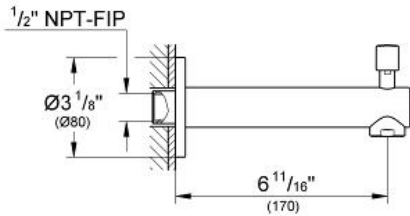

CONCETTO
Tub Spout
MODEL # 13275A01

Pure Freude
an Wasser

GROHE

ADA

C

Product Description:
CONCETTO
Tub Spout

Standard Specification:

- Wall mount
- GROHE StarLight finish
- Flow control
- Automatic diverter: bath/shower
- 1/2" (13 mm) NPT Male Threads
- 6 11/16" (170 mm) spout reach

Applicable Codes & Standards:

- Energy Policy Act of 1992
- ASME A112.18.1/CSA B125.1
- ICC/ANSI A117.1
- MASS

Color:

□ 13275A01