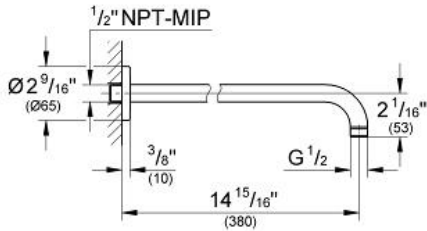

Product Description:
RAINSHOWER MONO 310
Shower Head 1 Spray

Standard Specification:

- GROHE PureRain
- Spray plate hard graphite
- Ball joint with turning angle $\pm 10^\circ$
- 1/2" Connection thread
- **GROHE EcoJoy** 1.75 gpm (6.6 l/min) flow limiter
- **GROHE DreamSpray** perfect spray pattern
- **GROHE StarLight** finish
- **SpeedClean** anti-lime system
- Inner WaterGuide for a longer life
- Suitable for instantaneous heater
- Min. recommended pressure: 15 psi (1.0 bar)

Product Description:
RAINSHOWER
16" Shower Arm

Standard Specification:

- 1/2" (13 mm) NPT Male Threads
- Can be used with all Rainshower shower heads except Rainshower Jumbo (28 783)
- **GROHE StarLight** finish

C

Product Description:
CONCETTO
Tub Spout

Standard Specification:

- Wall mount
- GROHE StarLight finish
- Flow control
- Automatic diverter: bath/shower
- 1/2" (13 mm) NPT Male Threads
- 6 11/16" (170 mm) spout reach