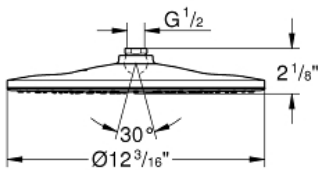

- 3 outlets 1/2" Female NPT
- 2 inlets 1/2" Female NPT
- Installation depth 3"-4" (75-105 mm)
- Pre-mounted flushing plug
- Stable built-in box and plaster guard
- Mounting options for solid walls and dry walls
- Trim not included

Product Description:
RAINSHOWER MONO 310
Shower Head 1 Spray

Standard Specification:

- GROHE PureRain
- Spray plate hard graphite
- Ball joint with turning angle $\pm 10^\circ$
- 1/2" Connection thread
- **GROHE EcoJoy** 1.75 gpm (6.6 l/min) flow limiter
- **GROHE DreamSpray** perfect spray pattern
- **GROHE StarLight** finish
- **SpeedClean** anti-lime system
- Inner WaterGuide for a longer life
- Suitable for instantaneous heater
- Min. recommended pressure: 15 psi (1.0 bar)