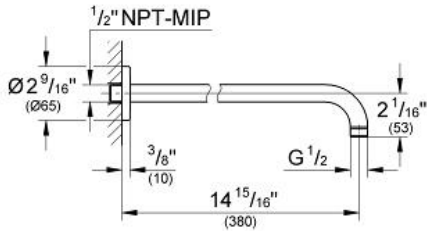

RAINSHOWER
16" Shower Arm
MODEL # 28540BE0

Pure Freude
an Wasser

Product Description:
RAINSHOWER
16" Shower Arm

Standard Specification:

- 1/2" (13 mm) NPT Male Threads
- Can be used with all Rainshower shower heads except Rainshower Jumbo (28 783)
- **GROHE StarLight** finish

Applicable Codes & Standards:

- Energy Policy Act of 1992
- ASME A112.18.1/CSA B125.1

Color:

- 28540BE0 Polished Nickel InfinityFinish