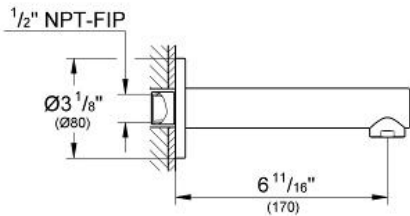

CONCETTO
Tub Spout
MODEL # 13274A01

Pure Freude
an Wasser

GROHE

ADA

C

Product Description:
CONCETTO
Tub Spout

Standard Specification:

- Wall mount
- GROHE StarLight finish
- Flow control
- 6 11/16" (170 mm) spout reach
- 1/2" (13 mm) NPT Male Threads

Applicable Codes & Standards:

- Energy Policy Act of 1992
- ASME A112.18.1/CSA B125.1
- ICC/ANSI A117.1
- MASS

Color:

□ 13274A01