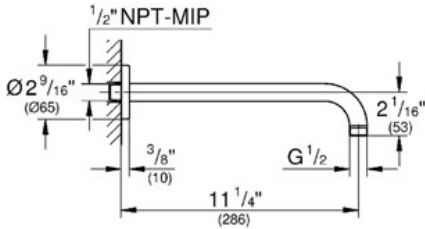

Product Description:
Shower Arm 11 1/4" NPT

Standard Specification:

- GROHE StarLight® finish
- Can be used with all Rainshower shower heads except Rainshower Jumbo
- 1/2" NPT Male Threads

Applicable Codes & Standards:

- ASME A112.18.1/CSA B125.1

Color:

- ☐ 28577 000 chrome
- ☐ 28577 BE0 Sterling inf
- ☐ 28577 EN0 Brushed Nickel
- ☐ 28577 ZB0 Oil Rubbed Bronze