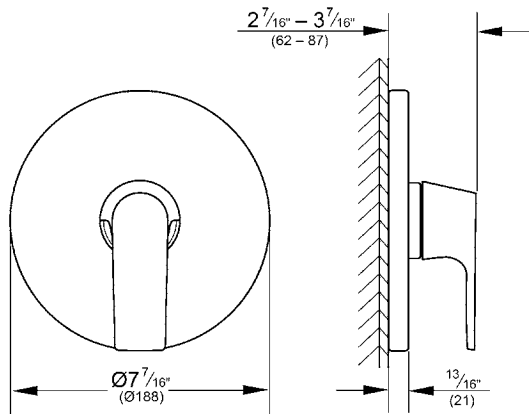

DEFINED
Pressure Balance Valve Trim
MODEL # 29298000

Pure Freude
an Wasser

ADA

Product Description:
DEFINED
Pressure Balance Valve Trim

Standard Specification:

- GROHE StarLight chrome finish
- GROHE SilkMove
- Metal lever handle
- For use with Grohsafe rough-in valve (35 110 000)
- Includes cartridge
- Available at FERGUSON and Build.com

Standard Specification:

- 1/2" Universal inlets
- 1/2" Universal outlets
- Handle limit stop
- Includes plug for 3-port installation
- Universal connection is 1/2" male threads by copper sweat
- Service stops
- Max flow rate (top port) 3.0 gpm at 45 psi (11 l/min), (bottom port) 5.2 gpm at 45 psi (19 l/min)
- Cartridge ships with the trim

Product Description:

Head shower 1 spray

Standard Specification:

- GROHE StarLight® finish
- GROHE EcoJoy® technology for less water and perfect flow
- GROHE DreamSpray® perfect spray pattern
- SpeedClean anti-lime system
- Rain
- Rotating ball joint ± 15°
- Max FLOW Rate 2.5 gpm
- 1/2" Connection thread
- Suitable for instantaneous heater
- Max Flow Rate 2.5 gpm at 80 psi (9.5 L/min)

DEFINED
Diverter Tub Spout
MODEL # 26637000

Pure Freude
an Wasser

Product Description:
DEFINED
Diverter Tub Spout

Standard Specification:

- GROHE StarLight chrome finish
- 6 13/16" spout reach
- 1/2" NPT inlet
- Wall mount
- Available at FERGUSON and Build.com