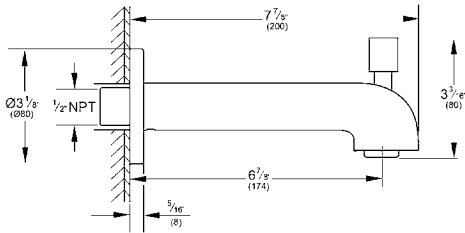

- GROHE StarLight® finish
- Can be used with all Rainshower shower heads except Rainshower Jumbo
- 1/2" NPT Male Threads

Applicable Codes & Standards:

- ASME A112.18.1/CSA B125.1

Color:

- 28577 000 chrome
- 28577 BE0 Sterling inf
- 28577 EN0 Brushed Nickel
- 28577 ZB0 Oil Rubbed Bronze

DEFINED
Diverter Tub Spout
MODEL # 26637000

Pure Freude
an Wasser

Product Description:
DEFINED
Diverter Tub Spout

Standard Specification:

- GROHE StarLight chrome finish
- 6 13/16" spout reach
- 1/2" NPT inlet
- Wall mount
- Available at FERGUSON and Build.com