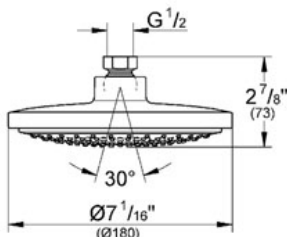

Standard Specification:

- 1/2" Universal inlets
- 1/2" Universal outlets
- Handle limit stop
- Includes plug for 3-port installation
- Universal connection is 1/2" male threads by copper sweat
- Service stops
- Max flow rate (top port) 3.0 gpm at 45 psi (11 l/min), (bottom port) 5.2 gpm at 45 psi (19 l/min)
- Cartridge ships with the trim

Product Description:

Head shower 1 spray

Standard Specification:

- GROHE StarLight® finish
- GROHE EcoJoy® technology for less water and perfect flow
- GROHE DreamSpray® perfect spray pattern
- SpeedClean anti-lime system
- Rain
- Rotating ball joint ± 15°
- Max FLOW Rate 2.5 gpm
- 1/2" Connection thread
- Suitable for instantaneous heater
- Max Flow Rate 2.5 gpm at 80 psi (9.5 L/min)