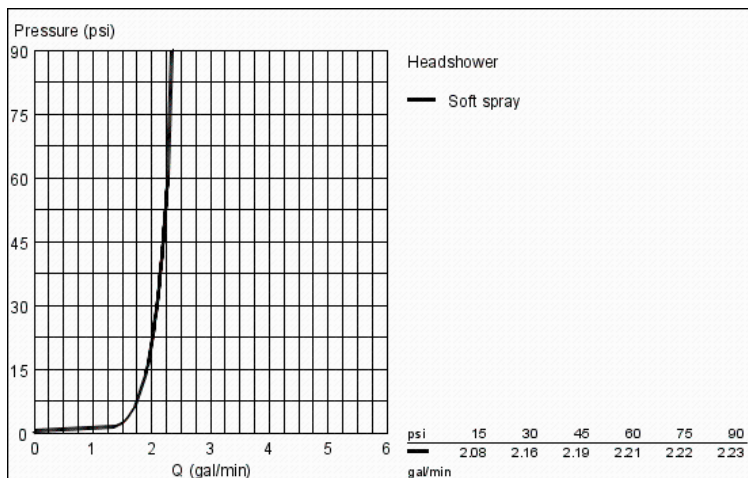

Color:

- ☐ 27492 000 chrome
- ☐ 27492 EN0 Brushed Nickel