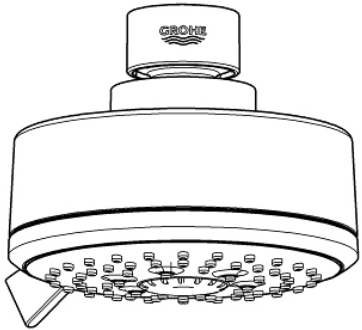

### Standard Specification:

- 3 outlets 1/2" Female NPT
- 2 inlets 1/2" Female NPT
- Installation depth 3"-4" (75-105 mm)
- Pre-mounted flushing plug
- Stable built-in box and plaster guard
- Mounting options for solid walls and dry walls
- Trim not included

### Color:

- 35601000 StarLight Chrome

NEW TEMPESTA  
COSMOPOLITAN 100  
Shower Head 4 Sprays  
MODEL # 26043A01

Pure Freude  
an Wasser

GROHE

**Product Description:**  
NEW TEMPESTA COSMOPOLITAN 100  
Shower Head 4 Sprays

**Standard Specification:**

- 4 Sprays: GROHE Rain O<sup>2</sup>, Rain, Massage and Jet
- Rotating ball joint ± 15°
- 1/2" Connection thread
- GROHE EcoJoy 1.75 gpm (6.6 l/min) flow limiter
- GROHE DreamSpray perfect spray pattern
- GROHE StarLight finish
- SpeedClean anti-lime system
- Inner WaterGuide for a longer life
- Max Flow Rate: 1.75 gpm (6.6 L/min)
- Min. recommended pressure: 15 psi (1.0 bar)