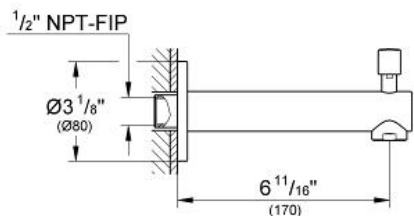

CONCETTO
Tub Spout
MODEL # 13275A01

Pure Freude
an Wasser

GROHE

ADA

C

Product Description:
CONCETTO
Tub Spout

Standard Specification:

- Wall mount
- GROHE StarLight finish
- Flow control
- Automatic diverter: bath/shower
- 1/2" (13 mm) NPT Male Threads
- 6 11/16" (170 mm) spout reach

Applicable Codes & Standards:

- Energy Policy Act of 1992
- ASME A112.18.1/CSA B125.1
- ICC/ANSI A117.1
- MASS

Color:

□ 13275A01