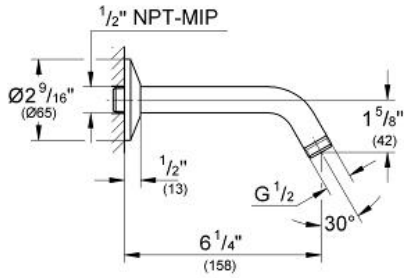

RELEXA
6 5/8" Tubular Shower Arm
MODEL # 27412BE0

Pure Freude
an Wasser

GROHE

Product Description:
RELEXA
6 5/8" Tubular Shower Arm

Standard Specification:

- GROHE StarLight chrome finish

Applicable Codes & Standards:

- Energy Policy Act of 1992
- ASME A112.18.1/CSA B125.1

Color:

- 27412BE0 Polished Nickel InfinityFinish