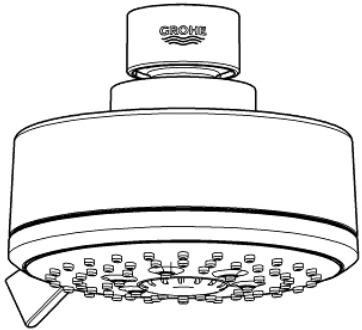

Standard Specification:

- Required rough-in-set sold separately (GROHE Rapido SmartBox 35 601 000)
- Metal wall escutcheon with **GROHE QuickFix** (covered escutcheon and shaft sealing, covered fixing), 6° angle adjustable
- 3/8" (10 mm) thin profile escutcheon
- **GROHE StarLight** finish
- SmartControl push for ON-OFF, turn for volume adjustment from EcoJoy to Full Flow
- Includes various icons to customize push buttons
- **GROHE TurboStat** Compact cartridge with wax thermoelement
- **GROHE SafeStop** safety button at 100°F/38°C
- Built-in check valve with dirt strainer
- Multiple outlets can be run simultaneously
- Maximum flow performance combined: 7.7gpm (29L/min) @ 43.5 psi (3 bar)
- Optional flow reducer for CALGreen compliance included

- 3 outlets 1/2" Female NPT
- 2 inlets 1/2" Female NPT
- Installation depth 3"-4" (75-105 mm)
- Pre-mounted flushing plug
- Stable built-in box and plaster guard
- Mounting options for solid walls and dry walls
- Trim not included

Applicable Codes & Standards:

- ASME A112.18.1/CSA B125.1

Color:

- 35601000 StarLight Chrome

NEW TEMPESTA
COSMOPOLITAN 100
Shower Head 4 Sprays
MODEL # 26043A01

Pure Freude
an Wasser

GROHE

Product Description:
NEW TEMPESTA COSMOPOLITAN 100
Shower Head 4 Sprays

Standard Specification:

- 4 Sprays: GROHE Rain O², Rain, Massage and Jet
- Rotating ball joint ± 15°
- 1/2" Connection thread
- GROHE EcoJoy 1.75 gpm (6.6 l/min) flow limiter
- GROHE DreamSpray perfect spray pattern
- GROHE StarLight finish
- SpeedClean anti-lime system
- Inner WaterGuide for a longer life
- Max Flow Rate: 1.75 gpm (6.6 L/min)
- Min. recommended pressure: 15 psi (1.0 bar)