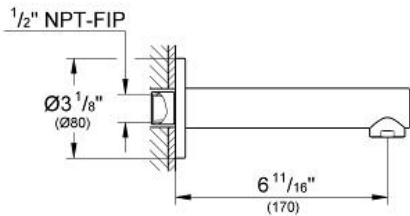

CONCETTO
Tub Spout
MODEL # 13274A01

Pure Freude
an Wasser

GROHE

ADA

Product Description:
CONCETTO
Tub Spout

Standard Specification:

- Wall mount
- GROHE StarLight finish
- Flow control
- 6 11/16" (170 mm) spout reach
- 1/2" (13 mm) NPT Male Threads