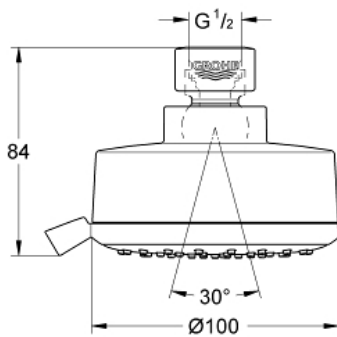

NEW TEMPESTA
COSMOPOLITAN 100
Shower Head 4 Sprays
MODEL # 26043A01

Pure Freude
an Wasser

GROHE

Product Description:
NEW TEMPESTA COSMOPOLITAN 100
Shower Head 4 Sprays

Standard Specification:

- 4 Sprays: GROHE Rain O², Rain, Massage and Jet
- Rotating ball joint ± 15°
- 1/2" Connection thread
- GROHE EcoJoy 1.75 gpm (6.6 l/min) flow limiter
- GROHE DreamSpray perfect spray pattern
- GROHE StarLight finish
- SpeedClean anti-lime system
- Inner WaterGuide for a longer life
- Max Flow Rate: 1.75 gpm (6.6 L/min)
- Min. recommended pressure: 15 psi (1.0 bar)

Applicable Codes & Standards:

- Energy Policy Act of 1992
- ASME A112.18.1/CSA B125.1
- EPA WaterSense®
- CalGreen

Color:

□ 26043A01