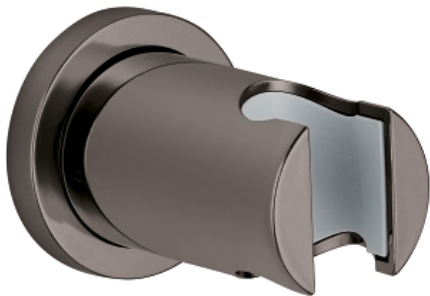

### Color:

- 35601000 StarLight Chrome

Pure Freude  
an Wasser

GROHE

**Product Description:**  
RAINSHOWER  
Wall Hand Shower Holder

**Standard Specification:**

- Non-Adjustable Shower Head
- With round escutcheon
- GROHE StarLight finish

**Applicable Codes & Standards:**