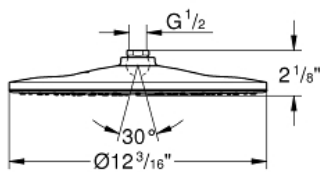

RAINSHOWER MONO 310

Shower Head 1 Spray

MODEL # 26569A00

Pure Freude
an Wasser

GROHE

Product Description:
RAINSHOWER MONO 310
Shower Head 1 Spray

Standard Specification:

- GROHE PureRain
- Spray plate hard graphite
- Ball joint with turning angle $\pm 10^\circ$
- 1/2" Connection thread
- **GROHE EcoJoy** 1.75 gpm (6.6 l/min) flow limiter
- **GROHE DreamSpray** perfect spray pattern
- **GROHE StarLight** finish
- **SpeedClean** anti-lime system
- Inner WaterGuide for a longer life
- Suitable for instantaneous heater
- Min. recommended pressure: 15 psi (1.0 bar)

Applicable Codes & Standards:

- Energy Policy Act of 1992
- ASME A112.18.1/CSA B125.1
- EPA WaterSense®
- CalGreen
- MASS

Color:

□ 26569A00