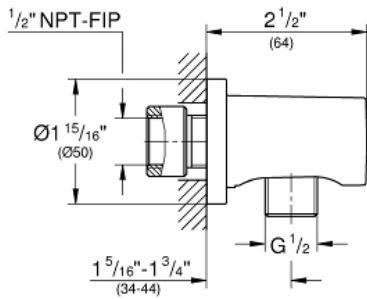

GROHE

**Product Description:**  
RAINSHOWER  
16" Shower Arm

**Standard Specification:**

- 1/2" (13 mm) NPT Male Threads
- Can be used with all Rainshower shower heads except Rainshower Jumbo (28 783)
- **GROHE StarLight** finish

GROHE

**Product Description:**  
RAINSHOWER  
Shower Wall Union, 1/2"

**Standard Specification:**

- 1/2" NPT Female Threads
- Check valve included to prevent backflow
- GROHE StarLight finish

**Applicable Codes & Standards:**