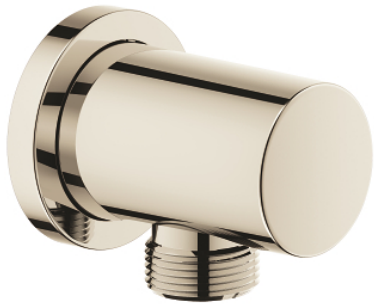

## Shower Head 1 Spray

MODEL # 26569A00

Pure Freude  
an Wasser

**GROHE**

**Product Description:**  
**RAINSHOWER MONO 310**  
**Shower Head 1 Spray**

**Standard Specification:**

- GROHE PureRain
- Spray plate hard graphite
- Ball joint with turning angle  $\pm 10^\circ$
- 1/2" Connection thread
- **GROHE EcoJoy** 1.75 gpm (6.6 l/min) flow limiter
- **GROHE DreamSpray** perfect spray pattern
- **GROHE StarLight** finish
- **SpeedClean** anti-lime system
- Inner WaterGuide for a longer life
- Suitable for instantaneous heater
- Min. recommended pressure: 15 psi (1.0 bar)

GROHE

**Product Description:**  
RAINSHOWER  
16" Shower Arm

**Standard Specification:**

- 1/2" (13 mm) NPT Male Threads
- Can be used with all Rainshower shower heads except Rainshower Jumbo (28 783)
- **GROHE StarLight** finish

**Applicable Codes & Standards:**

- Energy Policy Act of 1992
- ASME A112.18.1/CSA B125.1

**Color:**

- 28540BE0 Polished Nickel InfinityFinish

RAINSHOWER  
Shower Wall Union, 1/2"  
MODEL # 26635BE0

Pure Freude  
an Wasser

GROHE

**Product Description:**  
RAINSHOWER  
Shower Wall Union, 1/2"

**Standard Specification:**

- 1/2" NPT Female Threads
- Check valve included to prevent backflow
- GROHE StarLight finish

**Applicable Codes & Standards:**