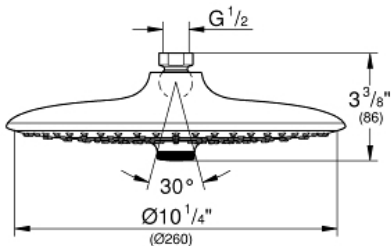

Standard Specification:

- 1/2" Universal inlets
- 1/2" Universal outlets
- Handle limit stop
- Includes plug for 3-port installation
- Universal connection is 1/2" male threads by copper sweat
- Service stops
- Max flow rate (top port) 3.0 gpm at 45 psi (11 l/min), (bottom port) 5.2 gpm at 45 psi (19 l/min)
- Cartridge ships with the trim

Product Description: Shower Head 3 Sprays

Standard Specification:

- Rain, SmartRain, Jet
- 10" Diameter
- Rotating ball joint $\pm 15^\circ$
- 1/2" Connection thread
- 2.5 gpm (9.5 l/min) flow limiter
- **GROHE DreamSpray** perfect spray pattern
- **GROHE StarLight** chrome finish
- **SpeedClean**[®] anti-lime system
- Inner WaterGuide for a longer life
- Suitable for instantaneous heater
- Min. recommended pressure: 15 psi