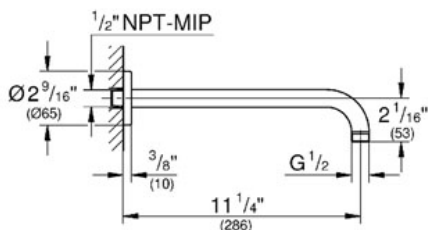

Product Description:
Shower Arm 11 1/4" NPT

Standard Specification:

- GROHE StarLight® finish
- Can be used with all Rainshower shower heads except Rainshower Jumbo
- 1/2" NPT Male Threads

Applicable Codes & Standards:

- ASME A112.18.1/CSA B125.1

Color:

- ☐ 28577 000 chrome
- ☐ 28577 BE0 Sterling inf
- ☐ 28577 EN0 Brushed Nickel
- ☐ 28577 ZB0 Oil Rubbed Bronze