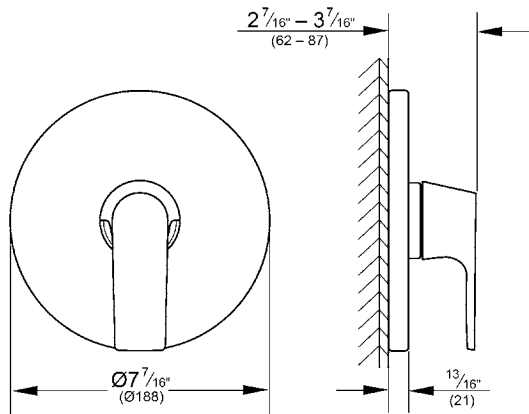

DEFINED
Pressure Balance Valve Trim
MODEL # 29298000

Pure Freude
an Wasser

ADA

Product Description:
DEFINED
Pressure Balance Valve Trim

Standard Specification:

- GROHE StarLight chrome finish
- GROHE SilkMove
- Metal lever handle
- For use with Grohsafe rough-in valve (35 110 000)
- Includes cartridge
- Available at FERGUSON and Build.com

Standard Specification:

- 1/2" Universal inlets
- 1/2" Universal outlets
- Handle limit stop
- Includes plug for 3-port installation
- Universal connection is 1/2" male threads by copper sweat
- Service stops
- Max flow rate (top port) 3.0 gpm at 45 psi (11 l/min), (bottom port) 5.2 gpm at 45 psi (19 l/min)
- Cartridge ships with the trim

Product Description: Shower Head 3 Sprays

Standard Specification:

- Rain, SmartRain, Jet
- 10" Diameter
- Rotating ball joint $\pm 15^\circ$
- 1/2" Connection thread
- 2.5 gpm (9.5 l/min) flow limiter
- **GROHE DreamSpray** perfect spray pattern
- **GROHE StarLight** chrome finish
- **SpeedClean**[®] anti-lime system
- Inner WaterGuide for a longer life
- Suitable for instantaneous heater
- Min. recommended pressure: 15 psi

Standard Specification:

- GROHE StarLight® finish
- Can be used with all Rainshower shower heads except Rainshower Jumbo
- 1/2" NPT Male Threads

Applicable Codes & Standards:

- ASME A112.18.1/CSA B125.1

Color: