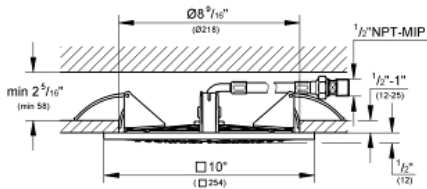

RAINSHOWER F-SERIES 10" Ceiling Shower Head

MODEL # 27816001

Pure Freude
an Wasser

GROHE

Product Description:
RAINSHOWER F-SERIES 10"
Ceiling Shower Head

Standard Specification:

- Rain spray pattern (1 spray-rain)
- 10" x 10"
- 1/2" NPT Female thread
- **GROHE EcoJoy** 1.75 gpm (6.6 l/min) flow limiter
- **GROHE DreamSpray** perfect spray pattern
- **GROHE StarLight** chrome finish
- **SpeedClean** anti-lime system
- Suitable for instantaneous heater

Applicable Codes & Standards:

- Energy Policy Act of 1992
- ASME A112.18.1/CSA B125.1
- EPA WaterSense®
- LOGO CEC

Color:

- 27816001 StarLight Chrome