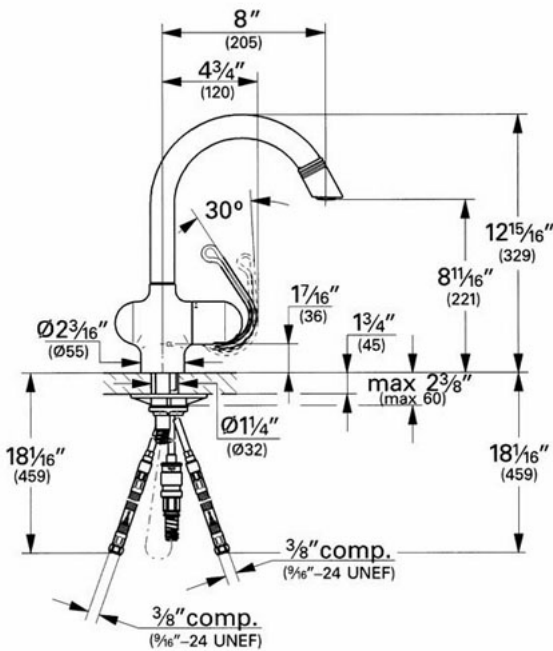

LadyLux Cafe 33 765

Stainless Steel pull-out

Description

DISCONTINUED PRODUCT-
Limited Availability

Single-Handle kitchen pull-out
360-degree swivel spout
Solid stainless steel formed body
Ceramic cartridge
59" extractable hose
8 1/2" spout reach
Quick installation system
Stainless steel braided flexible supplies
Integral check valves
Single hole installation

Installation note: For full handle movement when mounted in front of a wall or backsplash, this faucet must be installed with no less than 3 1/4 inches of clearance between the faucet and backsplash or wall, unless the faucet is installed with the handle facing forward (handle opposite the wall).

IAPMO File #1750

Flow Rate

2.2 at 60 psi (2.5 at 80 psi or 9.5 lpm)

Code Compliance

- * ASME/ANSI A112.18.M
- * ANSI/NSF Standard 61
- * ADA Compliant

Finish Options

33 765 SDO Stainless Steel
33 765 KDO Stainless Steel/Black