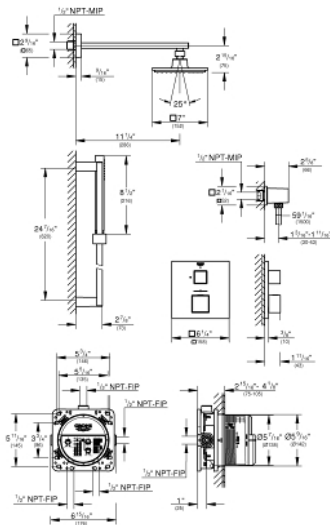

GROHTHERM CUBE
 Shower Set with Euphoria Cube
 MODEL # 34747000

Pure Freude
 an Wasser

Product Description:
GROHTHERM CUBE
Shower Set with Euphoria Cube

Standard Specification:

- Grotherm Cube Dual Function 2-Handle Thermostatic Trim (24 158)
- GROHE Rapido SmartBox universal rough-in box, 1/2" (35 601)
- Euphoria Cube 150 Showerhead, 1.75 gpm (26 468)
- Eurocube Rainshower shower arm, 11-1/4" (286mm) (27 710)
- Euphoria Cube shower rail, 24" (620mm) (27 892)
- Euphoria Cube Stick hand shower 1.75 gpm (26 467)
- Allure Brilliant Wall Union (27 708)
- Rotaflex Metal Longlife shower hose, 59" (1500mm) (28 417)