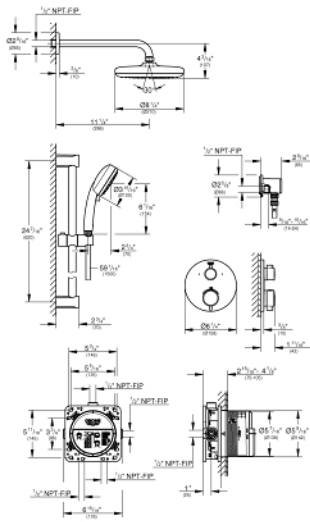

GROHTHERM CUBE
 Shower Set with Tempesta 210
 MODEL # 34745000

Pure Freude
 an Wasser

Product Description:
GROHTHERM CUBE
Shower Set with Tempesta 210

Standard Specification:

- Grotherm Round Dual Function 2-Handle Thermostatic Trim (24 133)
- GROHE Rapido SmartBox universal rough-in box, 1/2" (35 601)
- Tempesta 210 Showerhead, 1.75 gpm (26 409)
- Rainshower shower arm, 11-1/4" (286mm) (28 577)
- Tempesta Cosmopolitan hand shower, 2 sprays, 1.75 gpm (26 046)
- Tempesta Cosmopolitan shower rail, 24" (620mm) (27 521)
- Rotaflex Metal Longlife shower hose, 59" (1500mm) (28 417)
- Wall Union (28 627)

Applicable Codes & Standards:

- Energy Policy Act of 1992
- ASME A112.18.1/CSA B125.1
- EPA WaterSense®
- CalGreen

Color:

- 34745000 StarLight Chrome