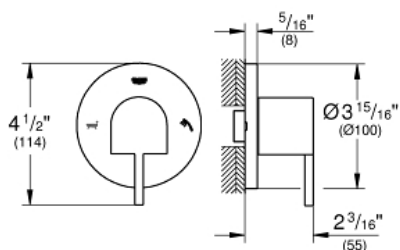

PLUS  
2-Way Diverter Trim  
MODEL # 29227003

Pure Freude  
an Wasser

GROHE

**Product Description:**

**PLUS**  
**2-Way Diverter Trim**

**Standard Specification:**

- For use with 2-way diverter rough-in valves (29 900) or (29 901)
- Without concealed body
- **GROHE StarLight** chrome finish

**Applicable Codes & Standards:**

- ASME A112.18.1/CSA B125.1
- MASS

**Color:**

- 29227003 StarLight Chrome