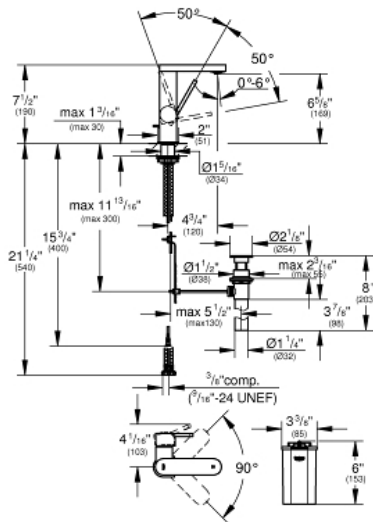

GROHE PLUS
Single-Handle Bathroom Faucet
1/2" with LED display, M-size
MODEL # 23960003

Pure Freude
an Wasser

Product Description:

GROHE PLUS

Single-Handle Bathroom Faucet 1/2" with LED display, M-size

Standard Specification:

- LED water temperature display
- Infra-red diverter between mousseur and Eco spray
- Automatic return to aerator
- Single hole installation
- Metal lever handle
- **GROHE SilkMove** 1.1" (28 mm) ceramic cartridge
- With temperature limiter
- **GROHE StarLight** chrome finish
- **SpeedClean** flow control
- **GROHE AquaGuide** adjustable flow control
- Quick installation system
- Swivel spout with easy docking
- Swivel area 90°
- Includes waste-set drain assembly
- Stainless steel flex lines
- External battery
- Max flow rate: 1.2 gpm (4.56 L/min)