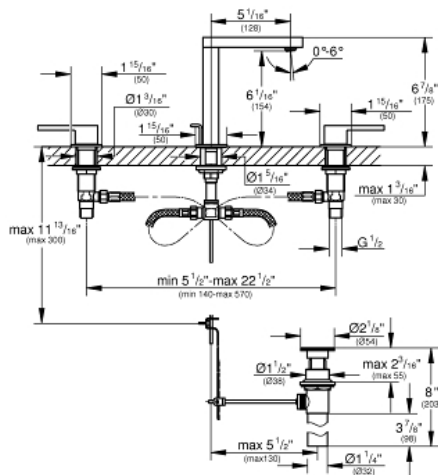

PLUS
8" Widespread Two-Handle
Bathroom Faucet L-Size

MODEL # 20302003

Pure Freude
an Wasser

GROHE

Product Description:

PLUS

8" Widespread Two-Handle Bathroom Faucet L-Size

Standard Specification:

- Metal lever handle
- 1/2" (13mm) ceramic cartridge (90° turn)
- **GROHE StarLight** chrome finish
- **GROHE EcoJoy**
- **GROHE AquaGuide** adjustable flow control
- **GROHE QuickFix** rapid installation system
- Spout with flow control
- Includes waste-set drain assembly
- Pressure resistant flexible connection hoses (between spout and side valves)
- Max flow rate: 1.2 gpm (4.56 L/min)