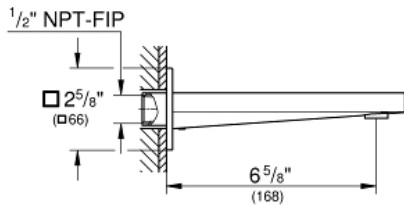

PLUS  
Tub Spout  
MODEL # 13405003

Pure Freude  
an Wasser

**Product Description:**  
PLUS  
Tub Spout

**Standard Specification:**

- Wall mount
- GROHE StarLight chrome finish
- 1/2" (13 mm) NPT Male Threads
- 6 11/16" (170 mm) spout reach